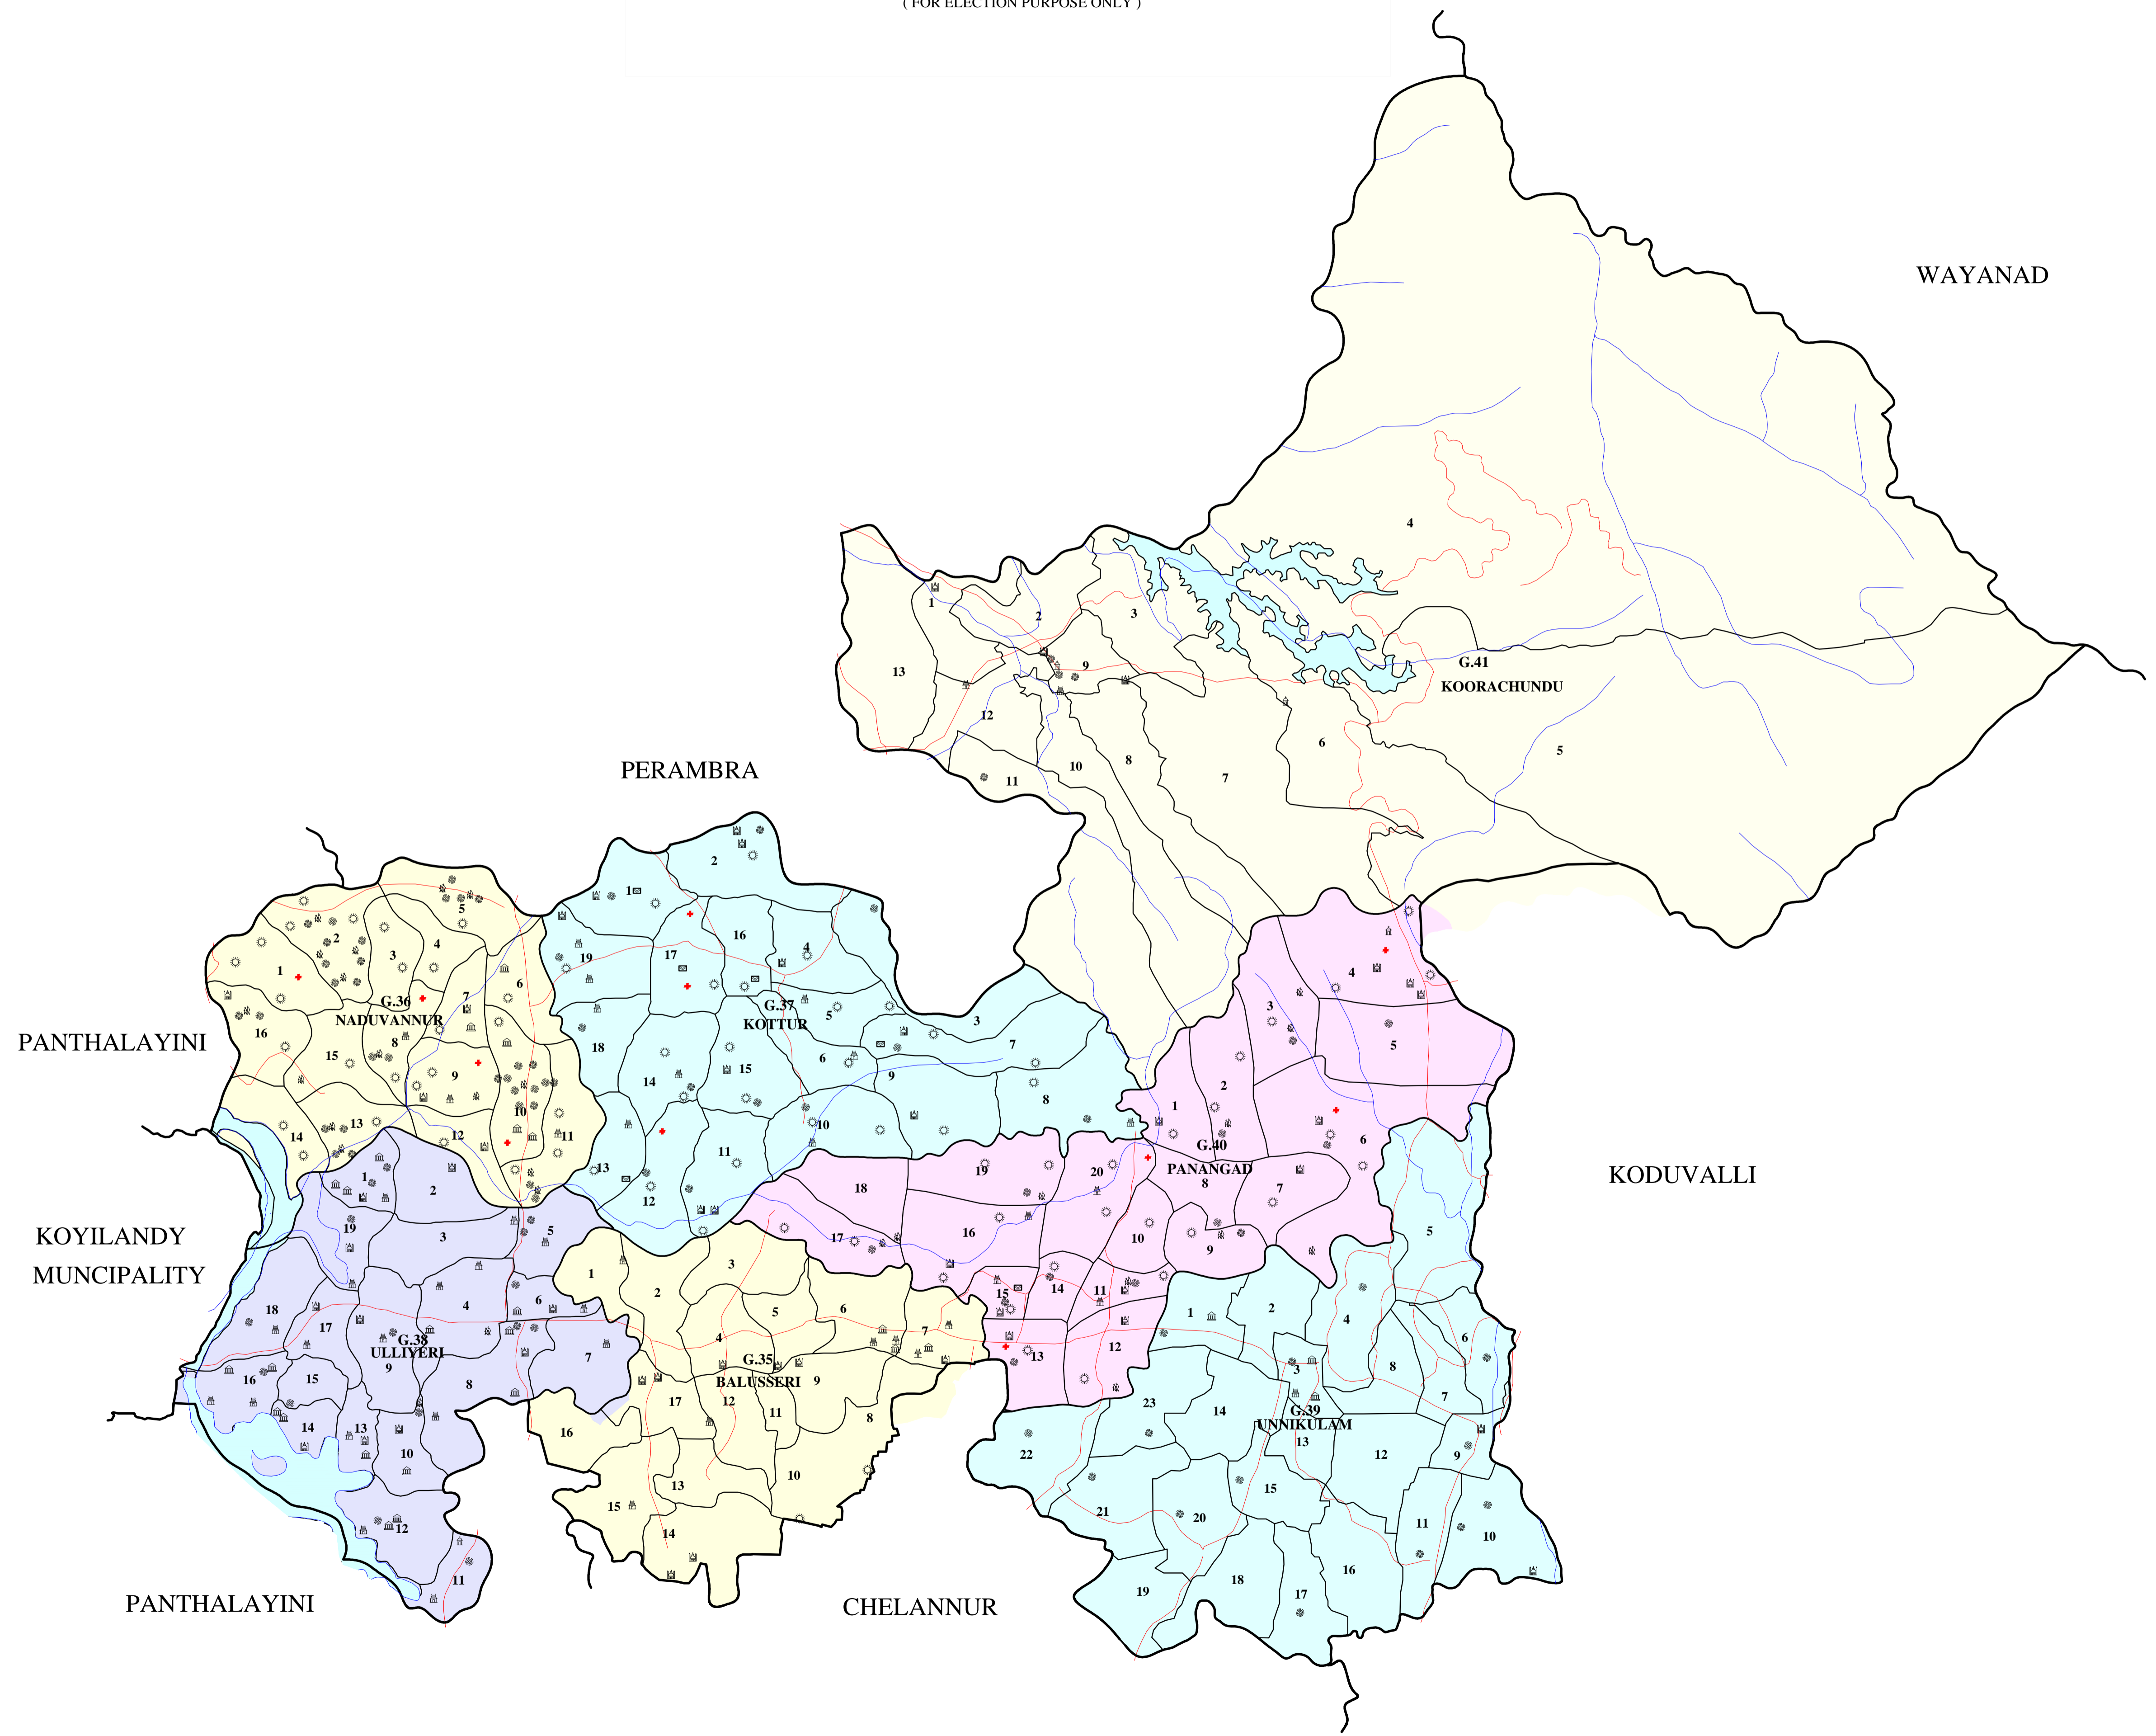

DISTRICT : KOZHIKODE

BLOCK PANCHAYATH : 07 BALUSSERY

Scale 1 Cm = 500 Metres
(FOR ELECTION PURPOSE ONLY)

LEGEND

Educational Institute		State Headquarters	
Temple		District Headquarters	
Church		Taluk Headquarters	
Mosque		Panchayath Office	
KSRTC		Village Office	
Railway		Municipality	
Government Office		Corporation	
Street Lamp		Bank	
Light House		Market	
Well		Petrol Pump	
Fort		Samskarika Nilayam	
Boat Jetty		Police Station	
Factory		Post office	
Anganavadi		Stadium	
Polling Station		Akshaya	
Veterinary Hospital		Library	
Health Center		Tank	
Pond			

LEGEND

Block Boundary	
Panchayath Boundary	
Ward Boundary	
National Highway	
State Highway	
Other Roads	
Railway Line	
River and Stream	

- **BALUSSERY**
- 1 Kanjikkavu
- 2 Thurithiyad
- 3 Mulolithara
- 4 Thathambath
- 5 Puthoorvattam
- 6 Balussery West
- 7 Balussery North
- 8 Balussery South
- 9 Panayi
- 10 Mannampoil
- 11 Panayi West
- 12 Kokallur East
- 13 Eramangalam North
- 14 Eramangalam South
- 15 Kunnakodi
- 16 Koonancheri
- 17 Kokallur
- **NADUVANNUR**
- 1 Kavil West
- 2 Kavil
- 3 Kavunthara
- 4 Karuvannur
- 5 Valloramala
- 6 Naduvannur
- 8 Kavunthara East
- 9 Naduvannur South
- 10 Naduvannur East
- 11 Angakkalari
- 12 Karumpapoyil
- 13 Mandankavu
- 14 Thuruthimukku
- 15 Kavunthara East
- 16 Elankamal
- **KOTTUR**
- 1 Mooladu
- 2 Narayambulam
- 3 Kolikadavu
- 4 Chedikulam
- 5 Avidanallur
- 6 Aamayattuvayal
- 7 Poonathu
- 8 Neerothu
- 9 Pavukandi
- 10 Thrickettisseri
- 11 Idinjakkadavu
- 12 Pathinonukandi
- 13 Vakayadu
- 14 Thiruvodu
- 15 Paloli
- 16 Koottalida
- 17 Padiyakkandi
- 18 Kattoor
- 19 Kunnaramvelli
- **ULLIYERI**
- 1 Kakkancheri
- 2 Koyakkad West
- 3 Theruvath Kadavu
- 4 Ulliyeri West
- 5 Oravil
- 6 Ulliyeri North
- 7 Mampoyil
- 8 Ulliyeri South
- 9 Mundoth
- 10 Narath
- 11 Kunnathara
- 12 Puthancheri
- 13 Putharvattom
- 14 Ollur
- 15 Ollur North
- 16 Kanayangod
- 17 Anavathil
- 18 Kannur
- 19 Manad
- **UNNIKULAM**
- 1 Thenakuzhi
- 2 Panayamkandi
- 3 Ekarool
- 4 Muppattakkara
- 5 M.M.Parambu
- 6 Madathumpoyil
- 7 Karinkali
- 8 Estate Mukku
- 9 Punoor
- 10 Choyimadam
- 11 Kanthapuram
- 12 Irumpottupoyil
- 13 Unnikulam
- 14 Karumala
- 15 Valliyothu
- 16 Nerothu
- 17 Mangadu
- 18 Iyyadu
- 19 Veeryambaram
- 20 Ottakkandam
- 21 Kariyathankavu
- 22 Sivapuram
- 23 Kappuram
- **PANANGAD**
- 1 kannadipoil
- 2 Kurumpoil
- 3 Vayalada
- 4 Thalayad
- 5 Padikkal Vayal
- 6 Mankayam
- 7 Ezhukandi
- 8 Palamthala
- 9 Poovambai
- 10 Rarothimukku
- 11 Chithiramangalam
- 12 Vattoli
- 13 Arappeedika
- 14 Mundakkara
- 15 Thiruvancheripoil
- 16 Kariyathodi
- 17 Kattamvalli
- 18 Nirmallur
- 19 Panangad North
- 20 Kattode
- **KOORACHUNDU**
- 1 Sankaravayal
- 2 Kalangali
- 3 Ottappalam
- 4 Kakkayam
- 5 Kariyathumpara
- 6 Thonikadavu
- 7 Kallanodu
- 8 Chalidam
- 9 Poovathumchola
- 10 Vattachira
- 11 Kattullamala
- 12 Koorachundu
- 13 Qanjil