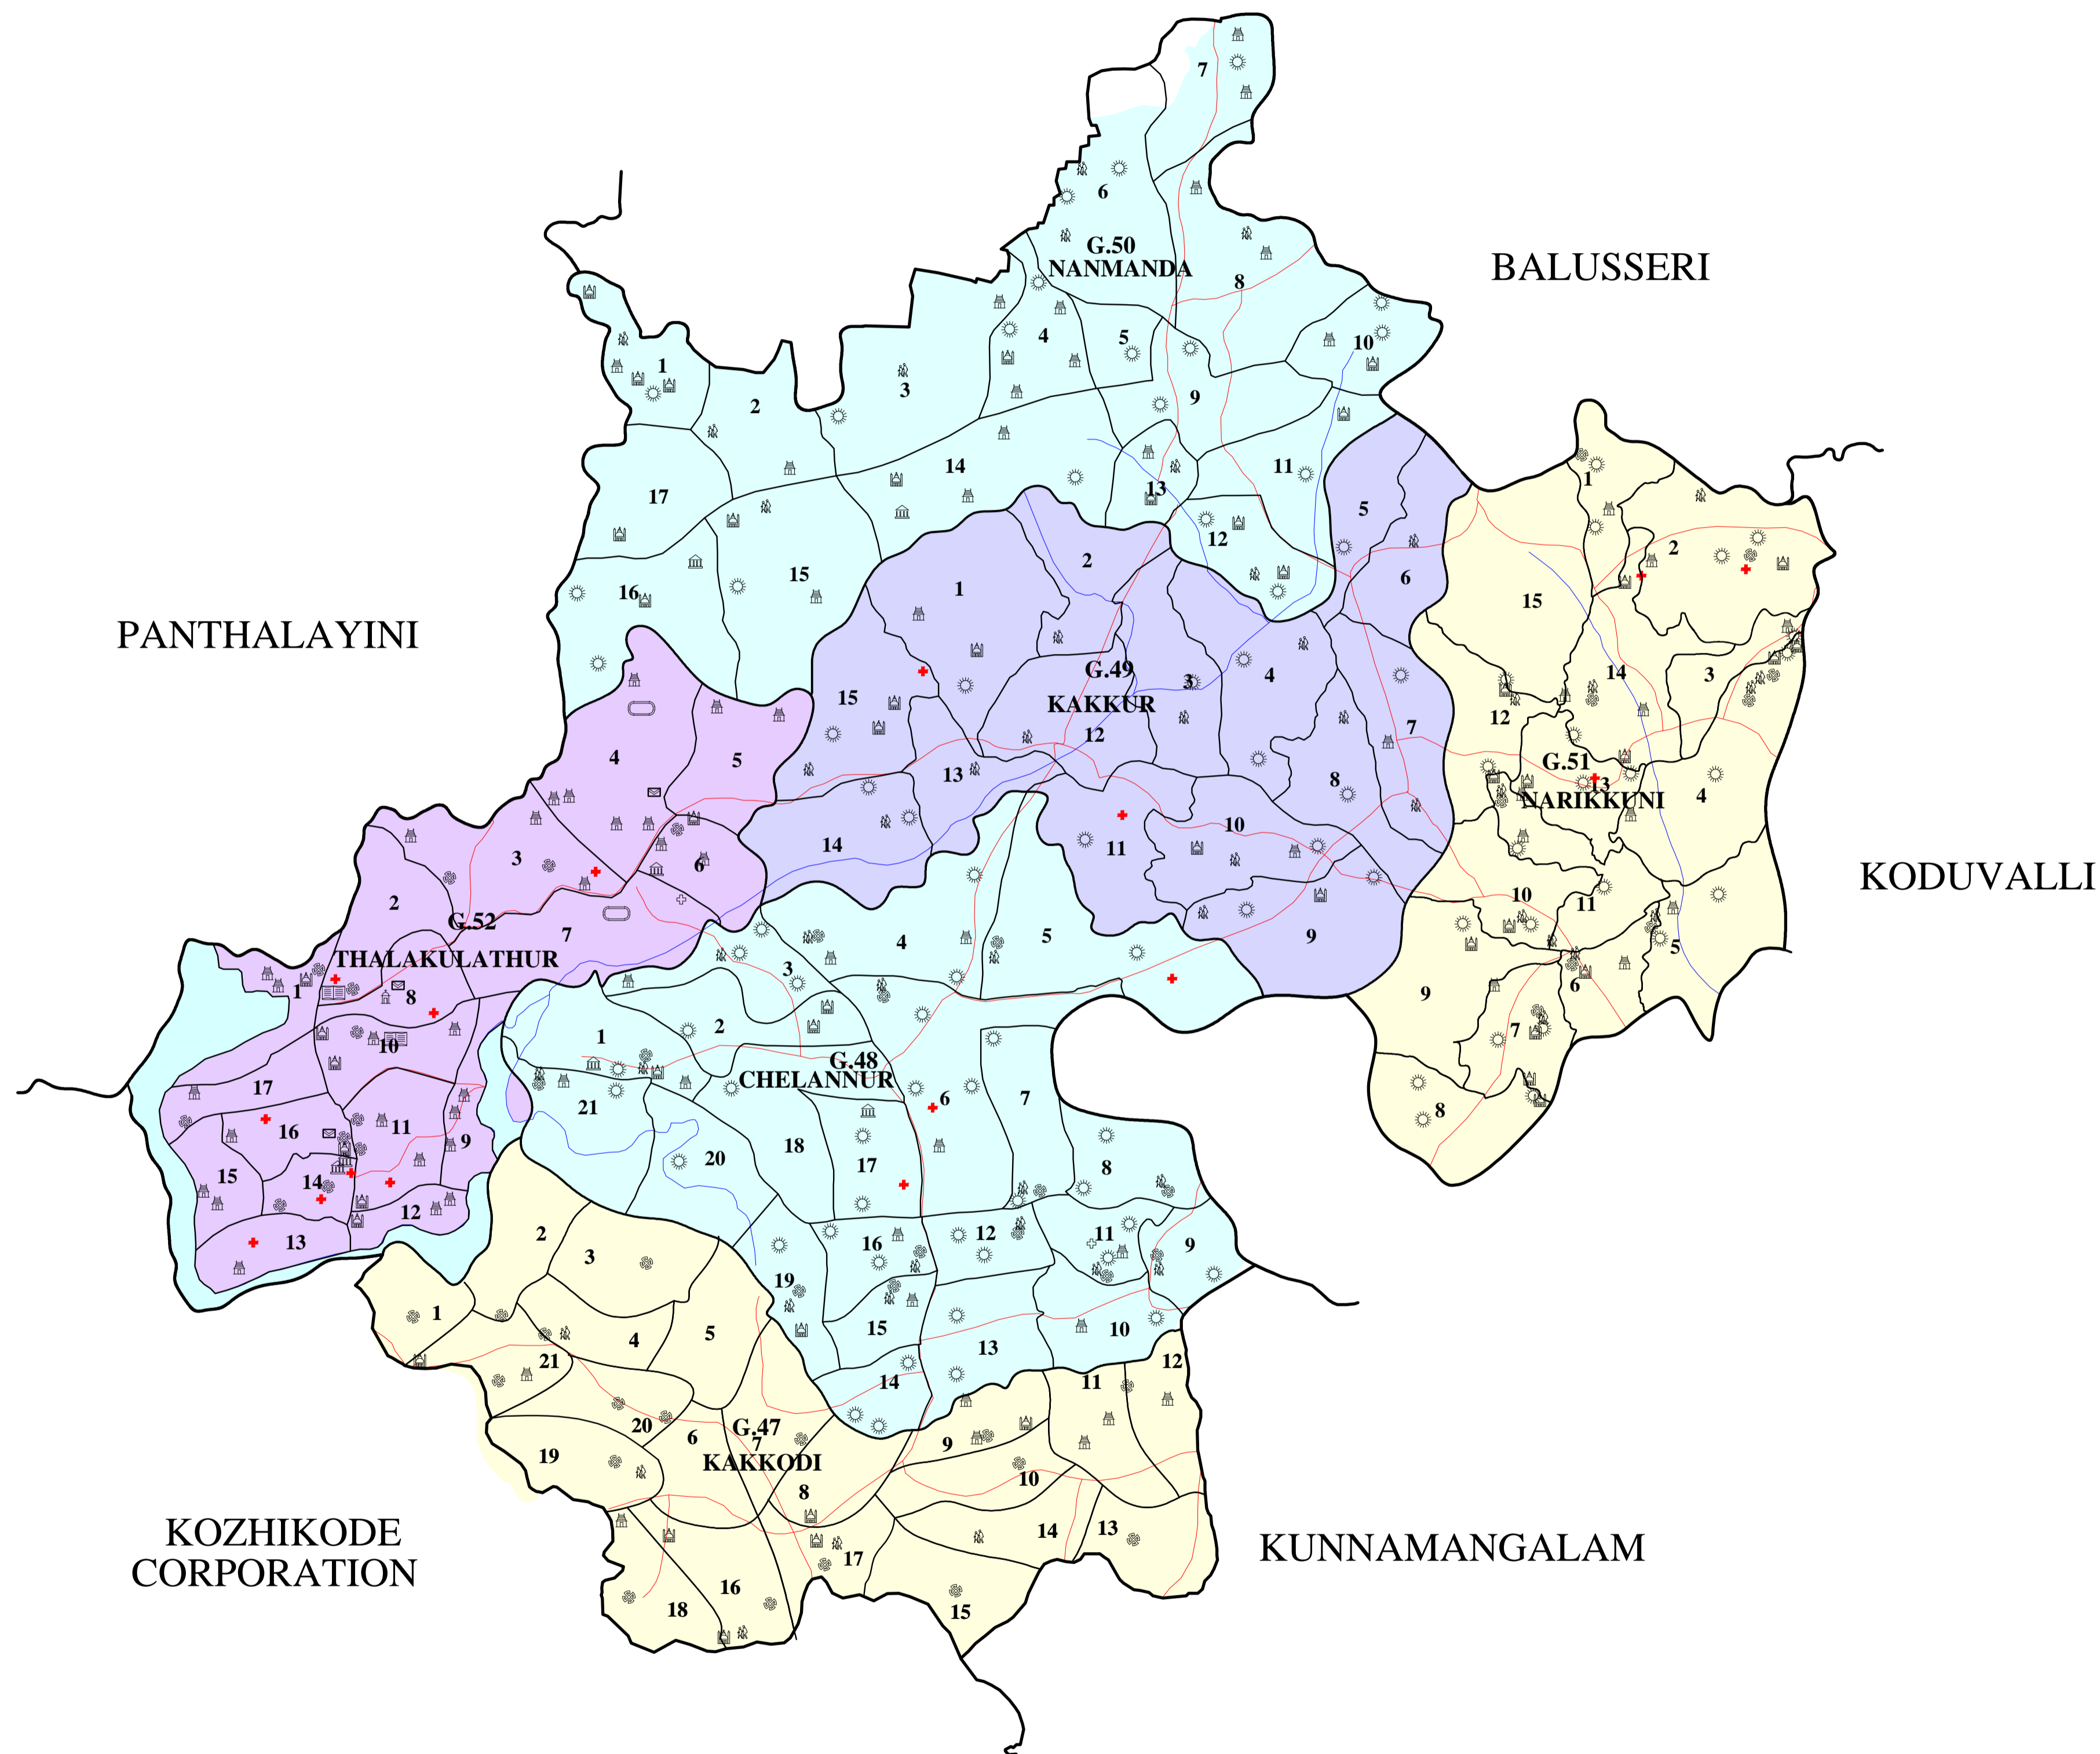

DISTRICT : KOZHIKODE  
BLOCK PANCHAYATH : 09 CHELANNUR

Scale 1 Cm = 400 Metres  
( FOR ELECTION PURPOSE ONLY )

LEGEND

Educational Institute		State Headquarters	
Temple		District Headquarters	
Church		Taluk Headquarters	
Mosque		Panchayath Office	
KSRTC		Village Office	
Railway		Municipality	
Government Office		Corporation	
Street Lamp		Bank	
Light House		Market	
Well		Petrol Pump	
Fort		Samskarika Nilayam	
Boat Jetty		Police Station	
Factory		Post office	
Anganavadi		Stadium	
Polling Station		Akshaya	
Veterinary Hospital		Library	
Health Center		Tank	
Pond			