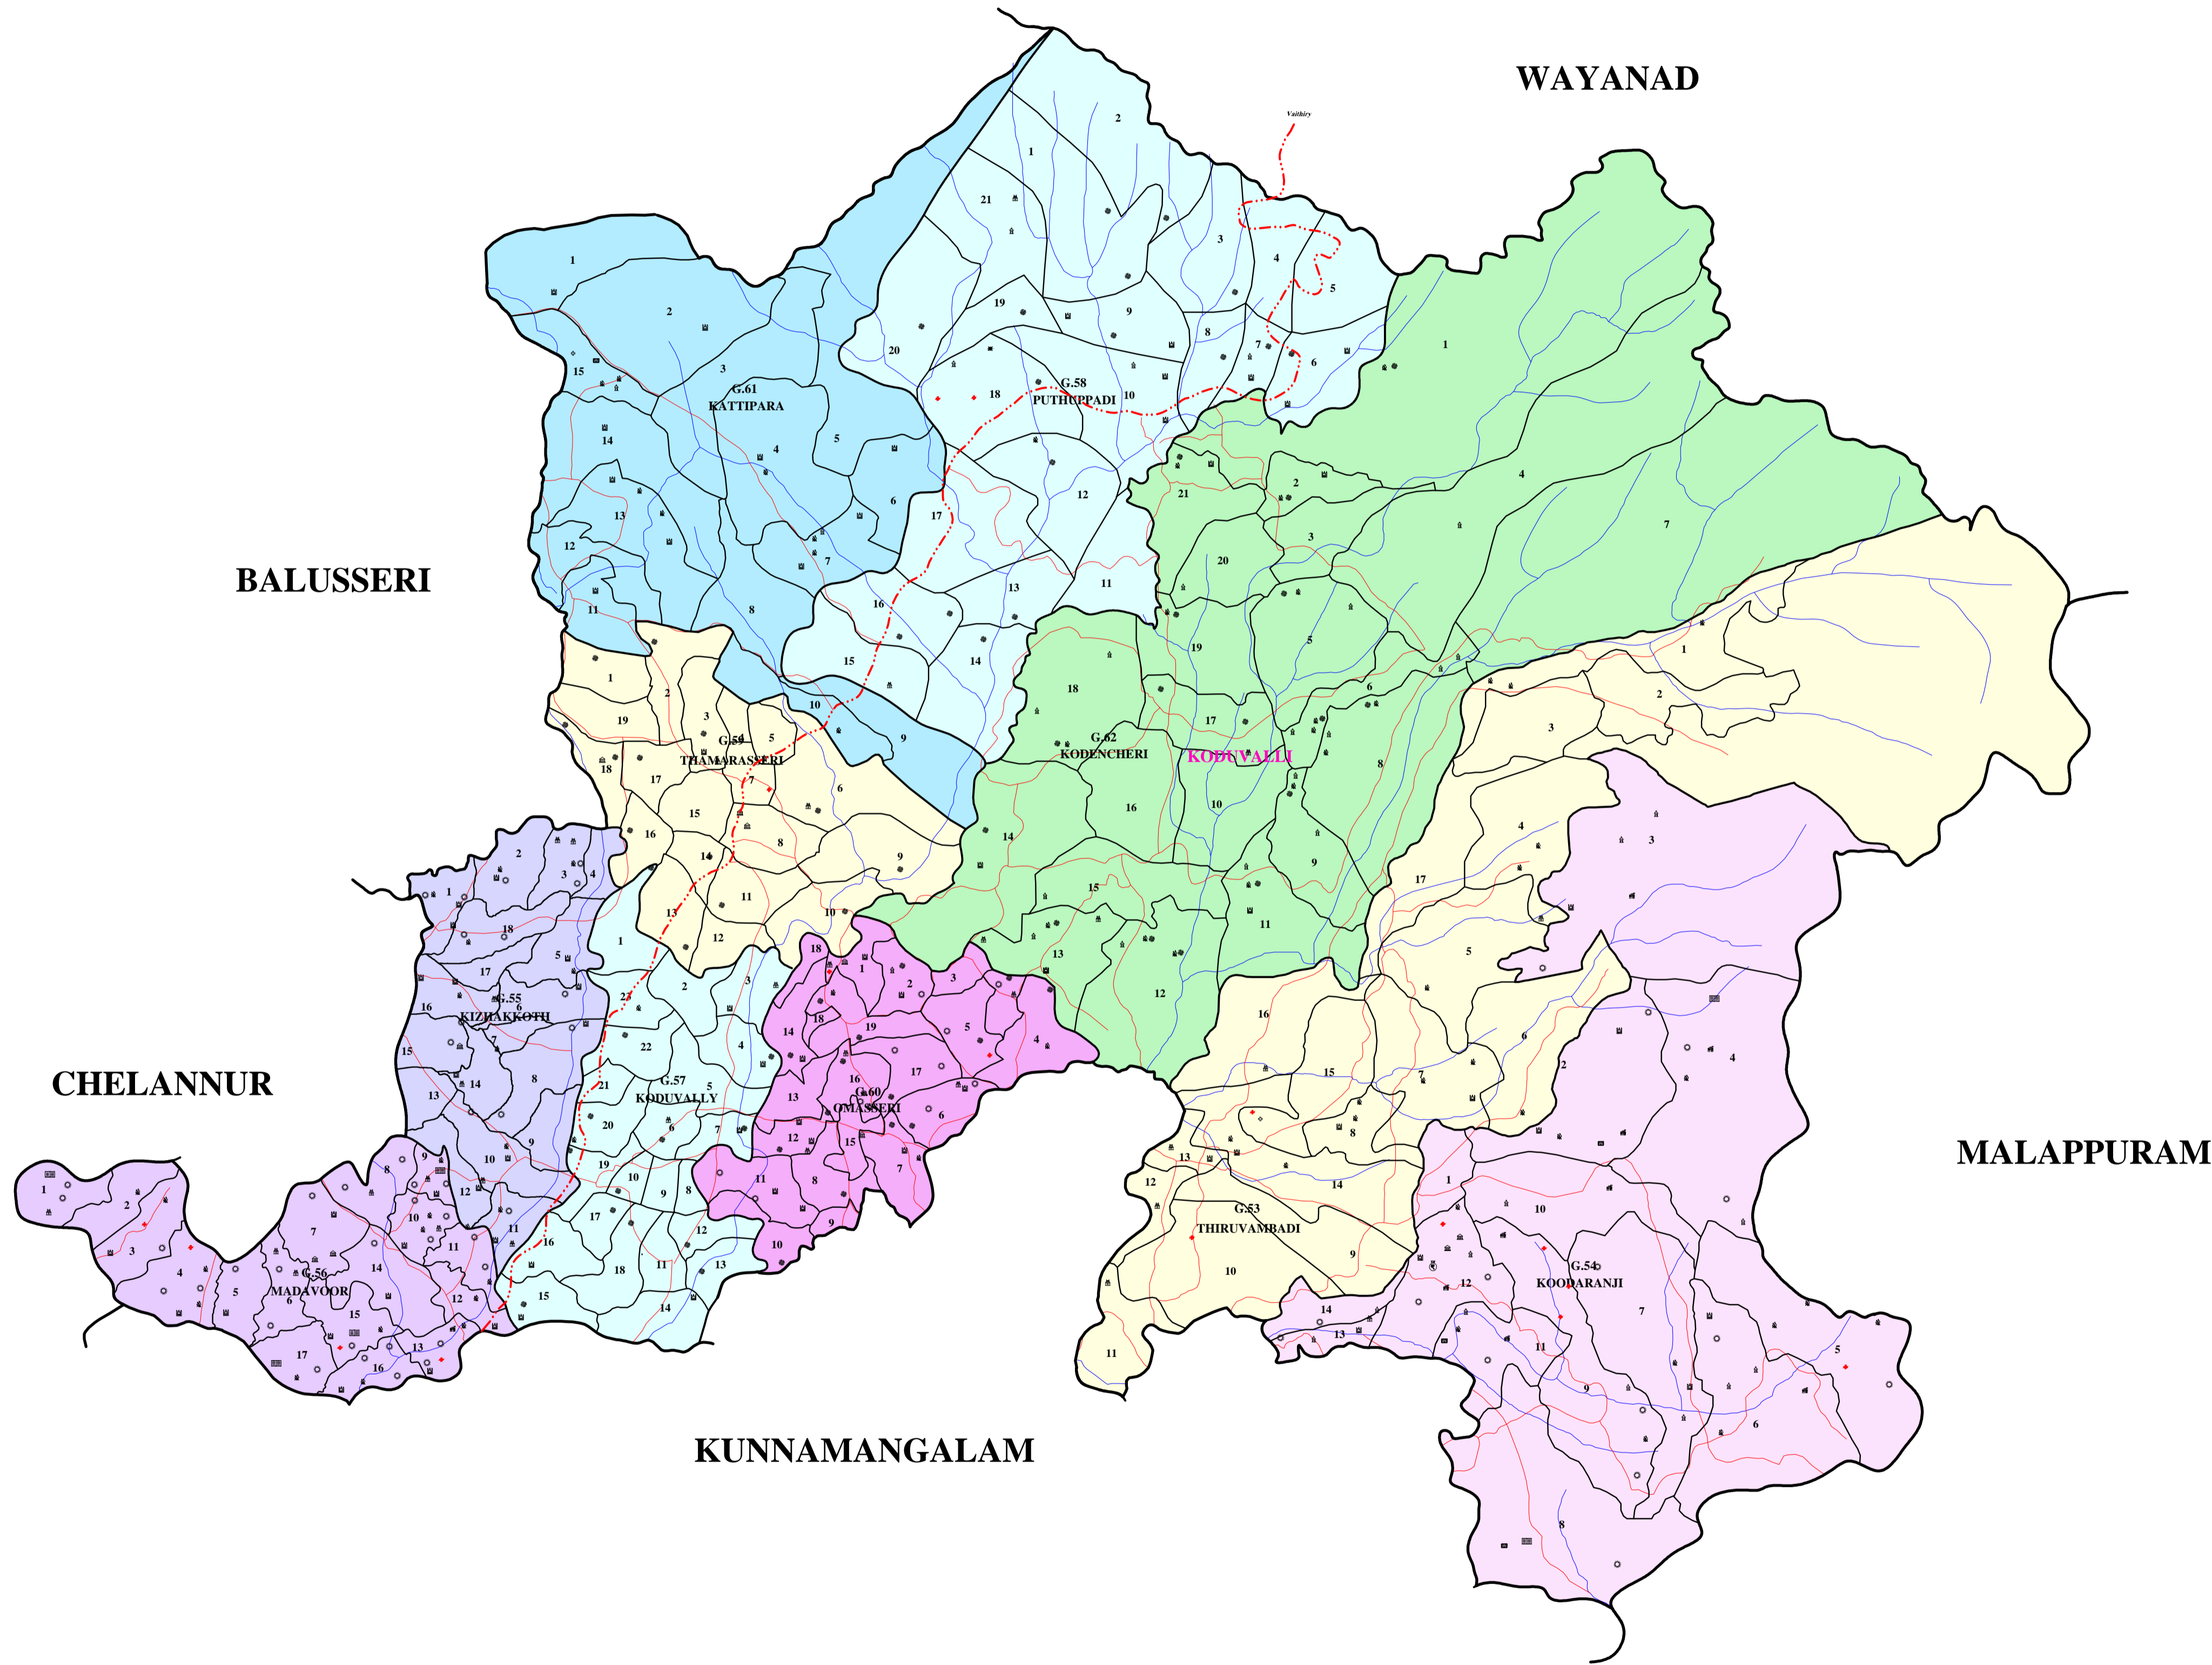

DISTRICT : KOZHIKODE

BLOCK PANCHAYATH : 10 KODUVALLY

Scale 1 Cm = 700 Metres
(FOR ELECTION PURPOSE ONLY)

PUTHUPPADI	
1	Kannappankundu
2	Mattikunnu
3	Vallad
4	Muppathekra
5	Kanalad
6	Adivaram
7	Elikkad
8	Kaithapoil
9	West Kaithapoil
10	Odungakkad
11	Kuppayakkode
12	Mammunnippadi
13	Kottarakkoth
14	Kavumpuram
15	Perumbilly
16	Malapuram
17	Elokkara
18	Engapuzha
19	Vanikkara
20	Karikulam
21	Kakkavayal
THAMARASSERY	
1	Thekkintottam
2	Vattakoru
3	Korngadu
4	Chunkam North
5	Chunkam South
6	Vezhupooru
7	Thamarassery
8	Karadi
9	Kudikkilumaram
10	Andonna
11	Raroth
12	Parappanpoyil East
13	Parappanpoyil West
14	Chemra
15	Kedavoor
16	Eerppona
17	Thachampoyil
18	Pallipuram
19	Avelam
OMASSERY	
1	Koodathayi
2	Kakkattukunnu
3	Chemmaruthayi
4	Perivilli
5	Koronthiri
6	Omessery East
7	Omessery West
8	Ambalakkandy
9	Alumthara
10	Vennakode
11	Nadammal Poyil
12	Kaniyarkandam
13	Kolathakkara
14	Velimanna
15	Puthoor
16	Mangad west
17	Mangad East
18	Chakki kavu
19	Meppalli
KATTIPPARA	
1	Kallulathodu
2	Amaradu
3	Thazharam
4	Chamal
5	Payona
6	Poolode
7	Chundankuzhi
8	Kannoottipara
9	Pullanjimedu
10	Ambayathodu
11	Kolikkal
12	Vadakkumuri
13	Vettiozhinjathottam
14	Chembrakunda
KODANCHERRY	
1	Chippilithodu
2	Nooramthodu
3	Chembukadavu
4	Thusharagiri
5	Meemutti
6	Nellipoyil
7	Koorottupara
8	Manjuvayal
9	Valiyakolly
10	Kodancherry South
11	Murambathi
12	Velamkode
13	Maikkavu
14	Karumbarukunnu
15	Kanjiradu
16	Nirannapara
17	Kodancherry North
18	Theyyappara
19	Kannothu South
20	Kannothu North
21	Kalappuram
THIRUVAMBADI	
1	Muthuppanpuzha
2	Kavumkallel
3	Anakkampoyil
4	Kodakkattupara
5	Ponnakayam
6	Urumi
7	Vazhikkadave
8	Pambizhanjampara
9	Mariyappuram
10	Marakkattupuram
11	Thondeemmel
12	Thazhathiruvambady
13	Ambalapara
14	Thiruvambady Town
15	Palakkadave
16	Thambalamanna
17	Pulloorampara
KOODARANHI	
1	Karimkutty
2	Kuliramutty
3	Poovaranthodu
4	Manchadavu
5	Kakkadam Poyil
6	Peedikappara
7	Koombara
8	Maranchatty
9	Aanayodu
10	Panackachal
11	Veettippara
12	Koodaranhi Town
13	Pattoth
14	Thazhe Koodaranhi
KIZHAKKOTH	
1	Elittle
2	Chalikkode
3	Ponnum Thora
4	Valiyaparamba
5	Avilora
6	Avilora Center
7	Parakunnu
8	Poovathoduka
9	East Kizhakkoth
10	Kizhakkoth
11	Kacheri Mukku
12	Kavilummarem
13	Mariveetil Thazham
14	Kandyil
15	Pannur
16	Oyalakunnu
17	Elittle East
18	Chettakadavu
MADAVOOR	
1	Ankathay
2	Eravannoor
3	Eravannoor North
4	Naryachalil
5	Pullaloor
6	Eranjukunnu
7	Rampoyil
8	Madavoor
9	Madavoor Mukku
10	Paimbalusseri
11	Kottakkavayal
12	Arrambram
13	Pullikkothu
14	Arangilthazham
15	Muttancheri
16	Karayithangal
17	Chathanarambu
KODUVALLY	
1	Panakode
2	Vavad
3	Pongotur
4	Kalaranthiri
5	Pattinikkara
6	Muthambalam
7	Manipuram
8	Kareettiparamba
9	Varikuzhi Thazham
10	Mukkilangadi
11	Chundappuram
12	Karuvampoyil
13	Thalapperumanna
14	Karoonhi
15	Vennakkadu
16	South Koduvally
17	Modern Bazar
18	Parambathkavu
19	Koduvally Town
20	Palakutty
21	Nellamkandy
22	Vavad Centre
23	Eranhona

LEGEND