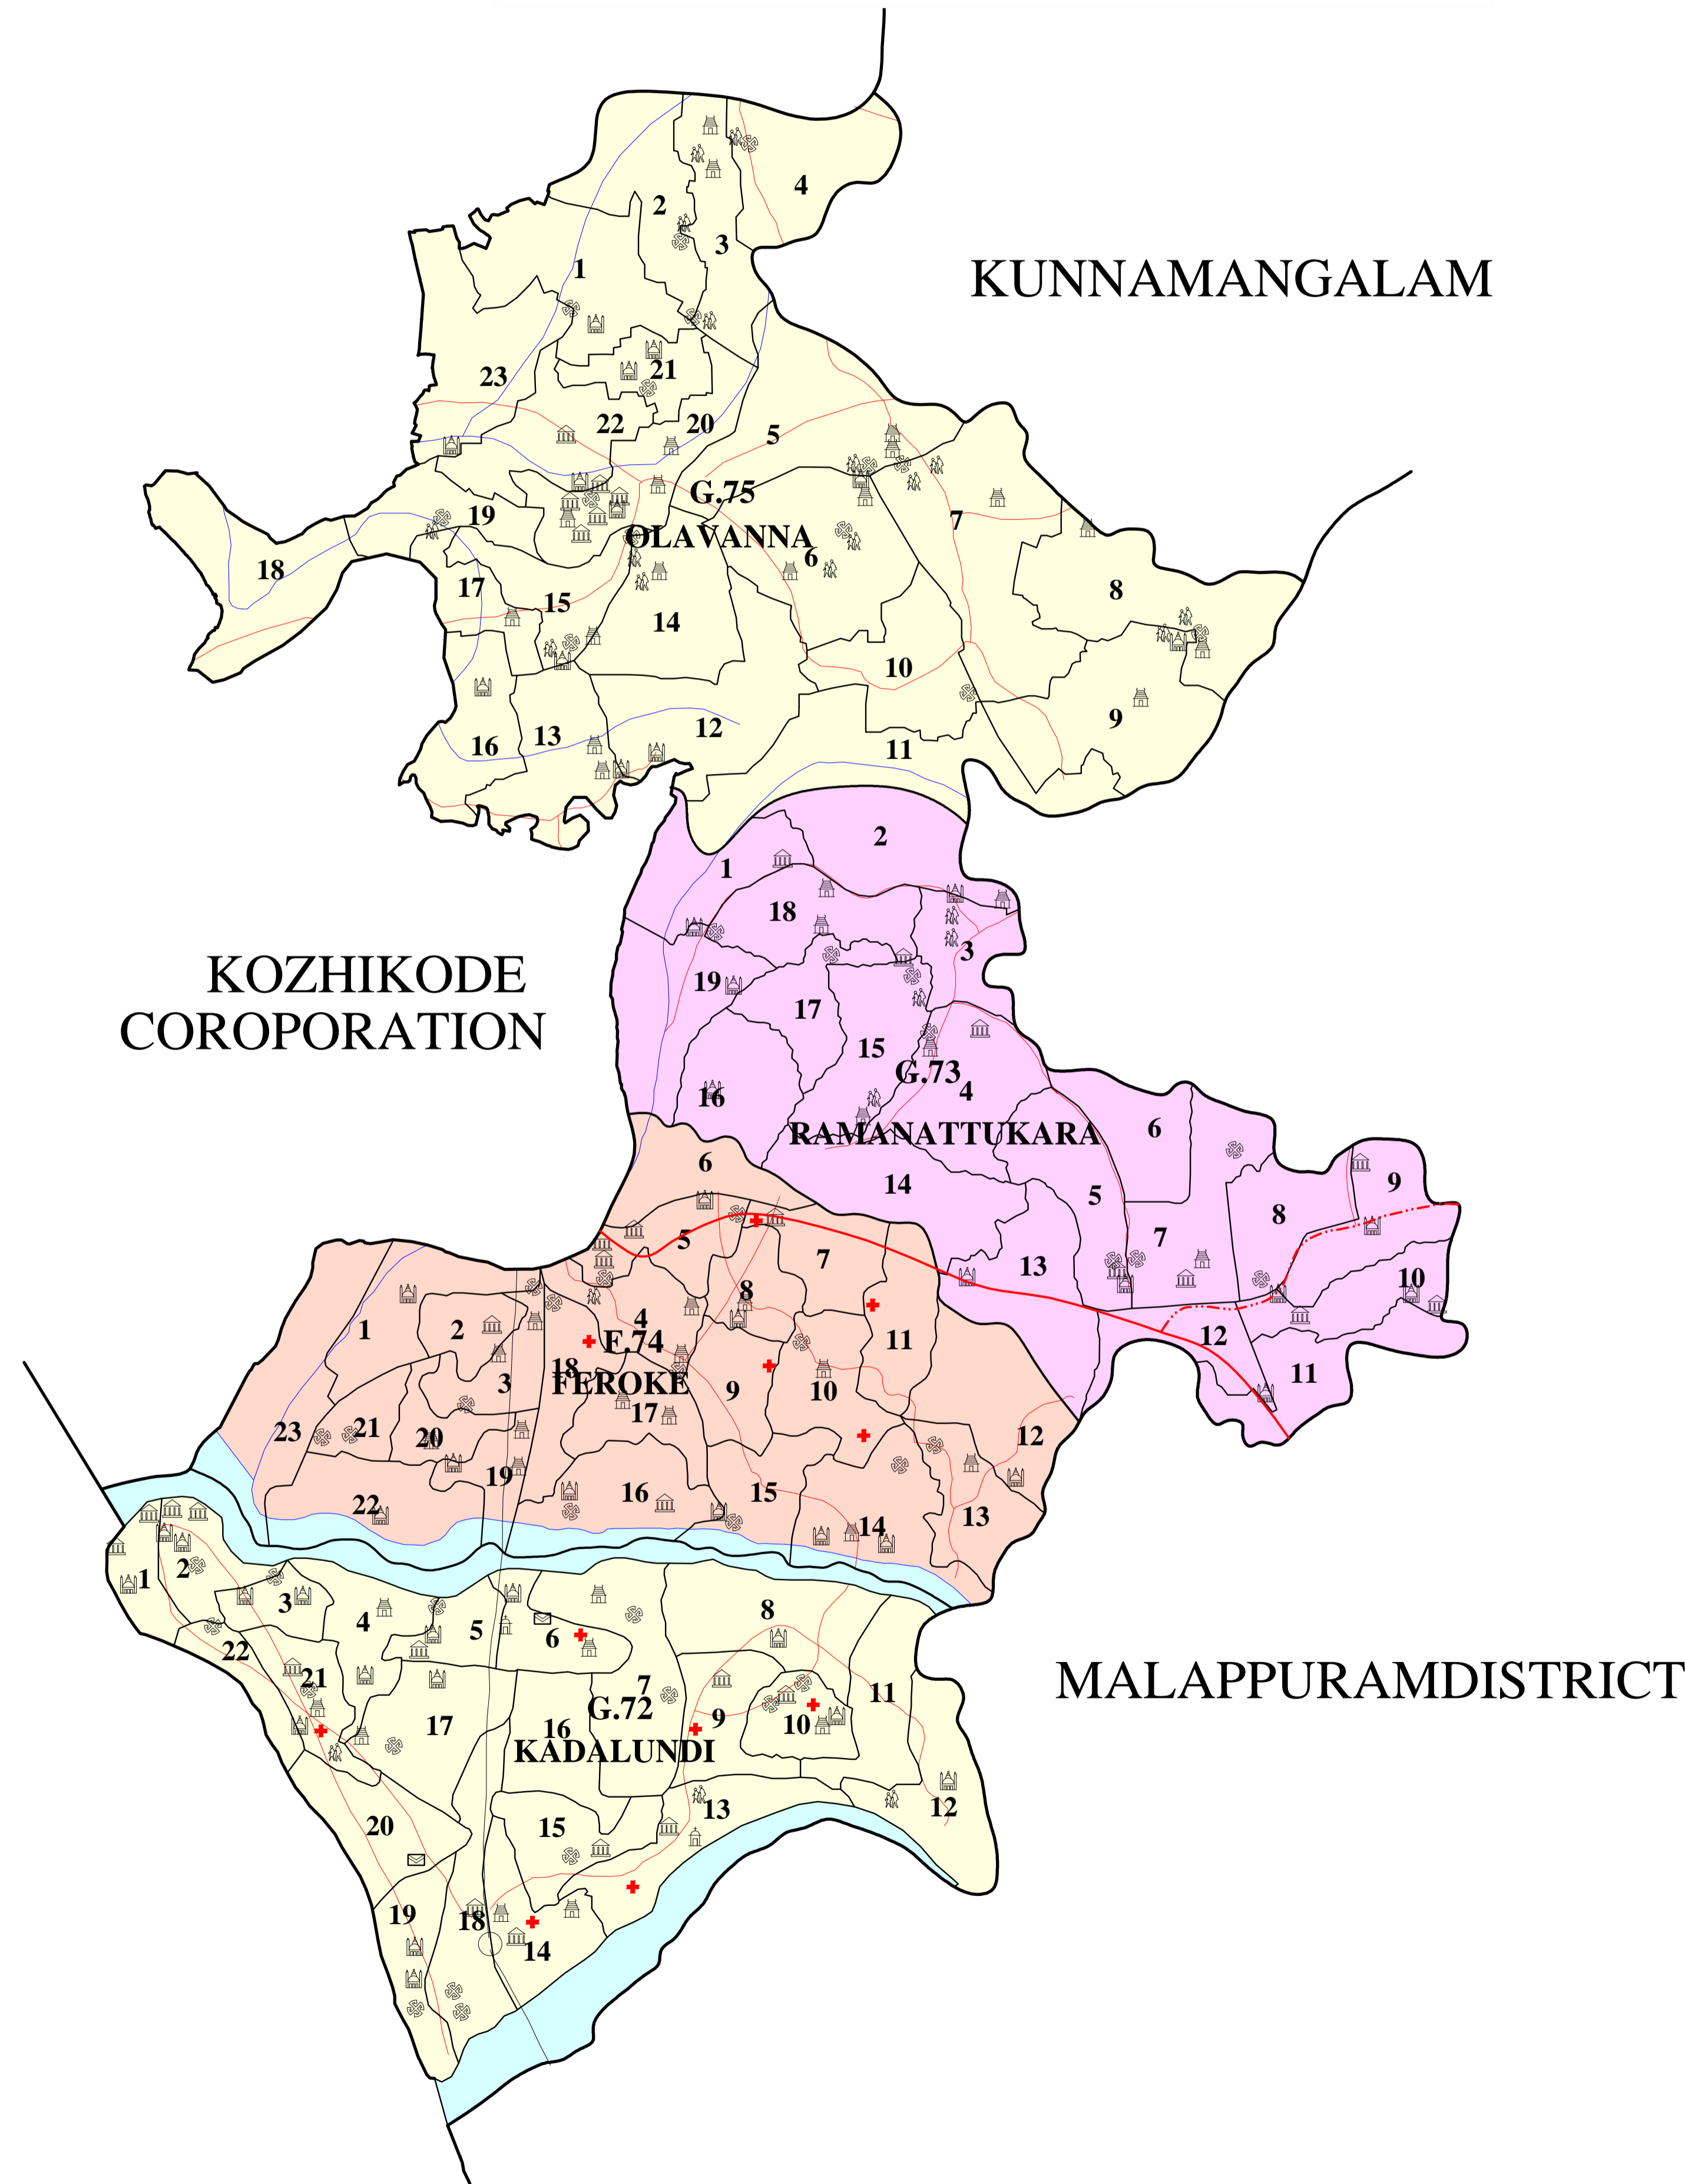

DISTRICT : KOZHIKODE  
 BLOCK PANCHAYATH : 12 KOZHIKODE

Scale 1 Cm = 300 Metres  
 (FOR ELECTION PURPOSE ONLY)

LEGEND

Educational Institute		State Headquarters	
Temple		District Headquarters	
Church		Taluk Headquarters	
Mosque		Panchayath Office	
KSRTC		Village Office	
Railway		Municipality	
Government Office		Corporation	
Street Lamp		Bank	
Light House		Market	
Well		Petrol Pump	
Fort		Samskarika Nilayam	
Boat Jetty		Police Station	
Factory		Post office	
Anganavadi		Stadium	
Polling Station		Akshaya	
Veterinary Hospital		Library	
Health Center		Tank	
Pond			