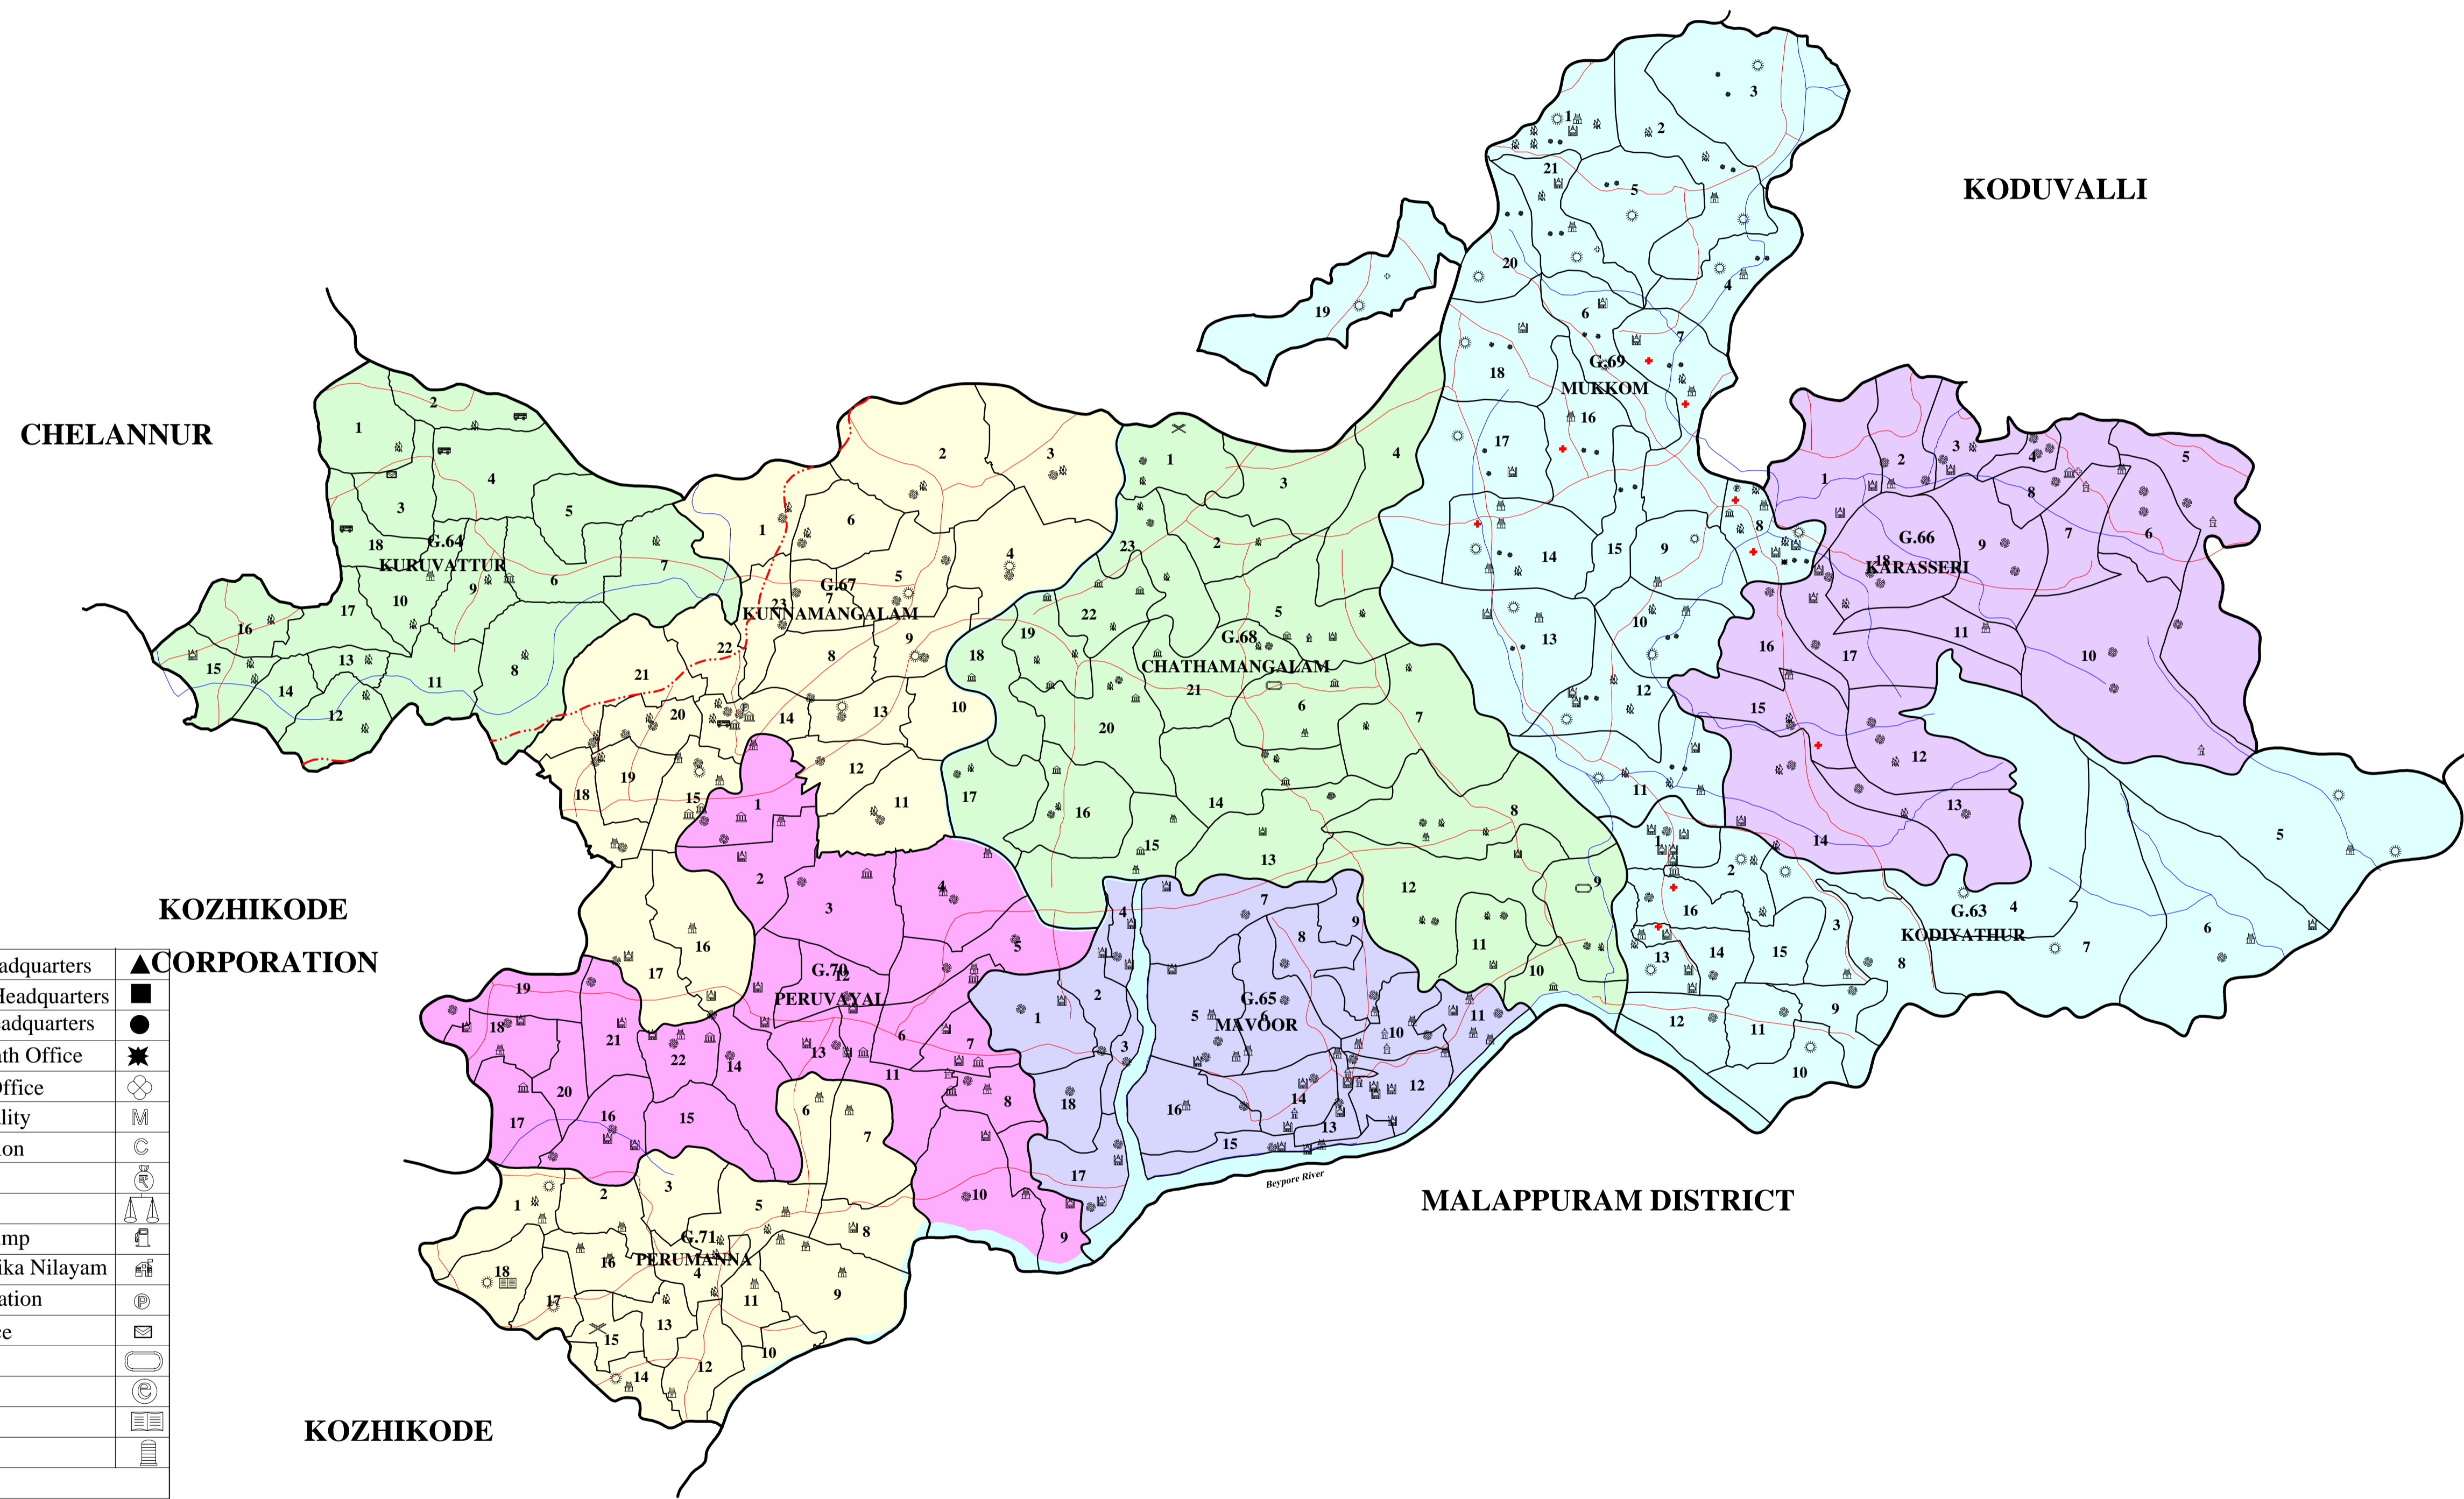

DISTRICT : KOZHIKODE

BLOCK PANCHAYATH : 11 KUNNAMANGALAM

Scale 1 Cm = 500 Metres
(FOR ELECTION PURPOSE ONLY)

KODIYATHUR	
1	Kodiyathoor
2	Karakutty
3	Mattumury
4	Gothamba Road
5	Thottumukkam
6	Pallithazhe
7	Puthiyadim
8	Eranhimavu
9	Pannikode
10	Pazhamparamb
11	Pottammal
12	Cheruvady
13	Chullikka Paramb West
14	Chullikka Paramb East
15	KannamParamb
16	South Kodiyathur
KURUVATTUR	
1	Kuruvattoor North
2	Pullaloor
3	Kuruvattoor
4	Kuruvattoor East
5	Payambra North
6	Payambra
7	Payambra East
8	Konott
9	Poloor East
10	Poloor
11	Nadammal
12	Cheruvatta
13	Cheruvatta West
14	Parambil South
15	Parambil
16	Parambil North
17	Poloor West
18	Kuruvattoor West
MAVOOR	
1	Malapram
2	Valayannur
3	Cherooppa
4	Kuttikadavu
5	Thengilakadavu
6	Mecherikunnu
7	Kanniparambu
8	Aduvadu
9	Kottakkunnu
10	Kaniyath
11	Thaturpoyil
12	Mavoor
13	Parammal
14	Kacherikunnu
15	Kalpally
16	Ayamkulam
17	Kizhakkayalam
18	Manakkad
KARASSERY	
1	Kumaraneloor
2	Karamoola West
3	Karamoola East
4	Vallathai para
5	Chundathumpoil
6	Thottakadu
7	Thekumkutty
8	Ally
9	Kalarikandy
10	Mysoorimala
11	Anayamkunnu
12	Karuthaparamaba
13	Nellikaparamaba
14	Kakadu
15	South Karassery
16	Chonnadu
17	North Karassery
18	Anayamkunnu West
KUNNAMANGALAM	
1	Pathimangalam
2	Padanilam
3	Pilassery
4	Poyya
5	Nochipoyyil
6	Choolamvayal
7	Muriyanal
8	Kunnamangalam East
9	Chethukadavu North
10	Chethukadavu
11	Kurikkathoor
12	Chathankavu
13	Chathankavu North
14	Kunnamangalam
15	Cherinchal
16	Paingottupuram East
17	Paingottupuram West
18	Kolayithazham
19	Karantoor
20	Karantoor East
21	Karantoor North
22	Veloor
23	Pantheerpadam

LEGEND

Block Boundary	—————
Panchayath Boundary	—————
Ward Boundary	—————
National Highway	—————
State Highway	—————
Other Roads	—————
Railway Line	—————
River and Stream	—————