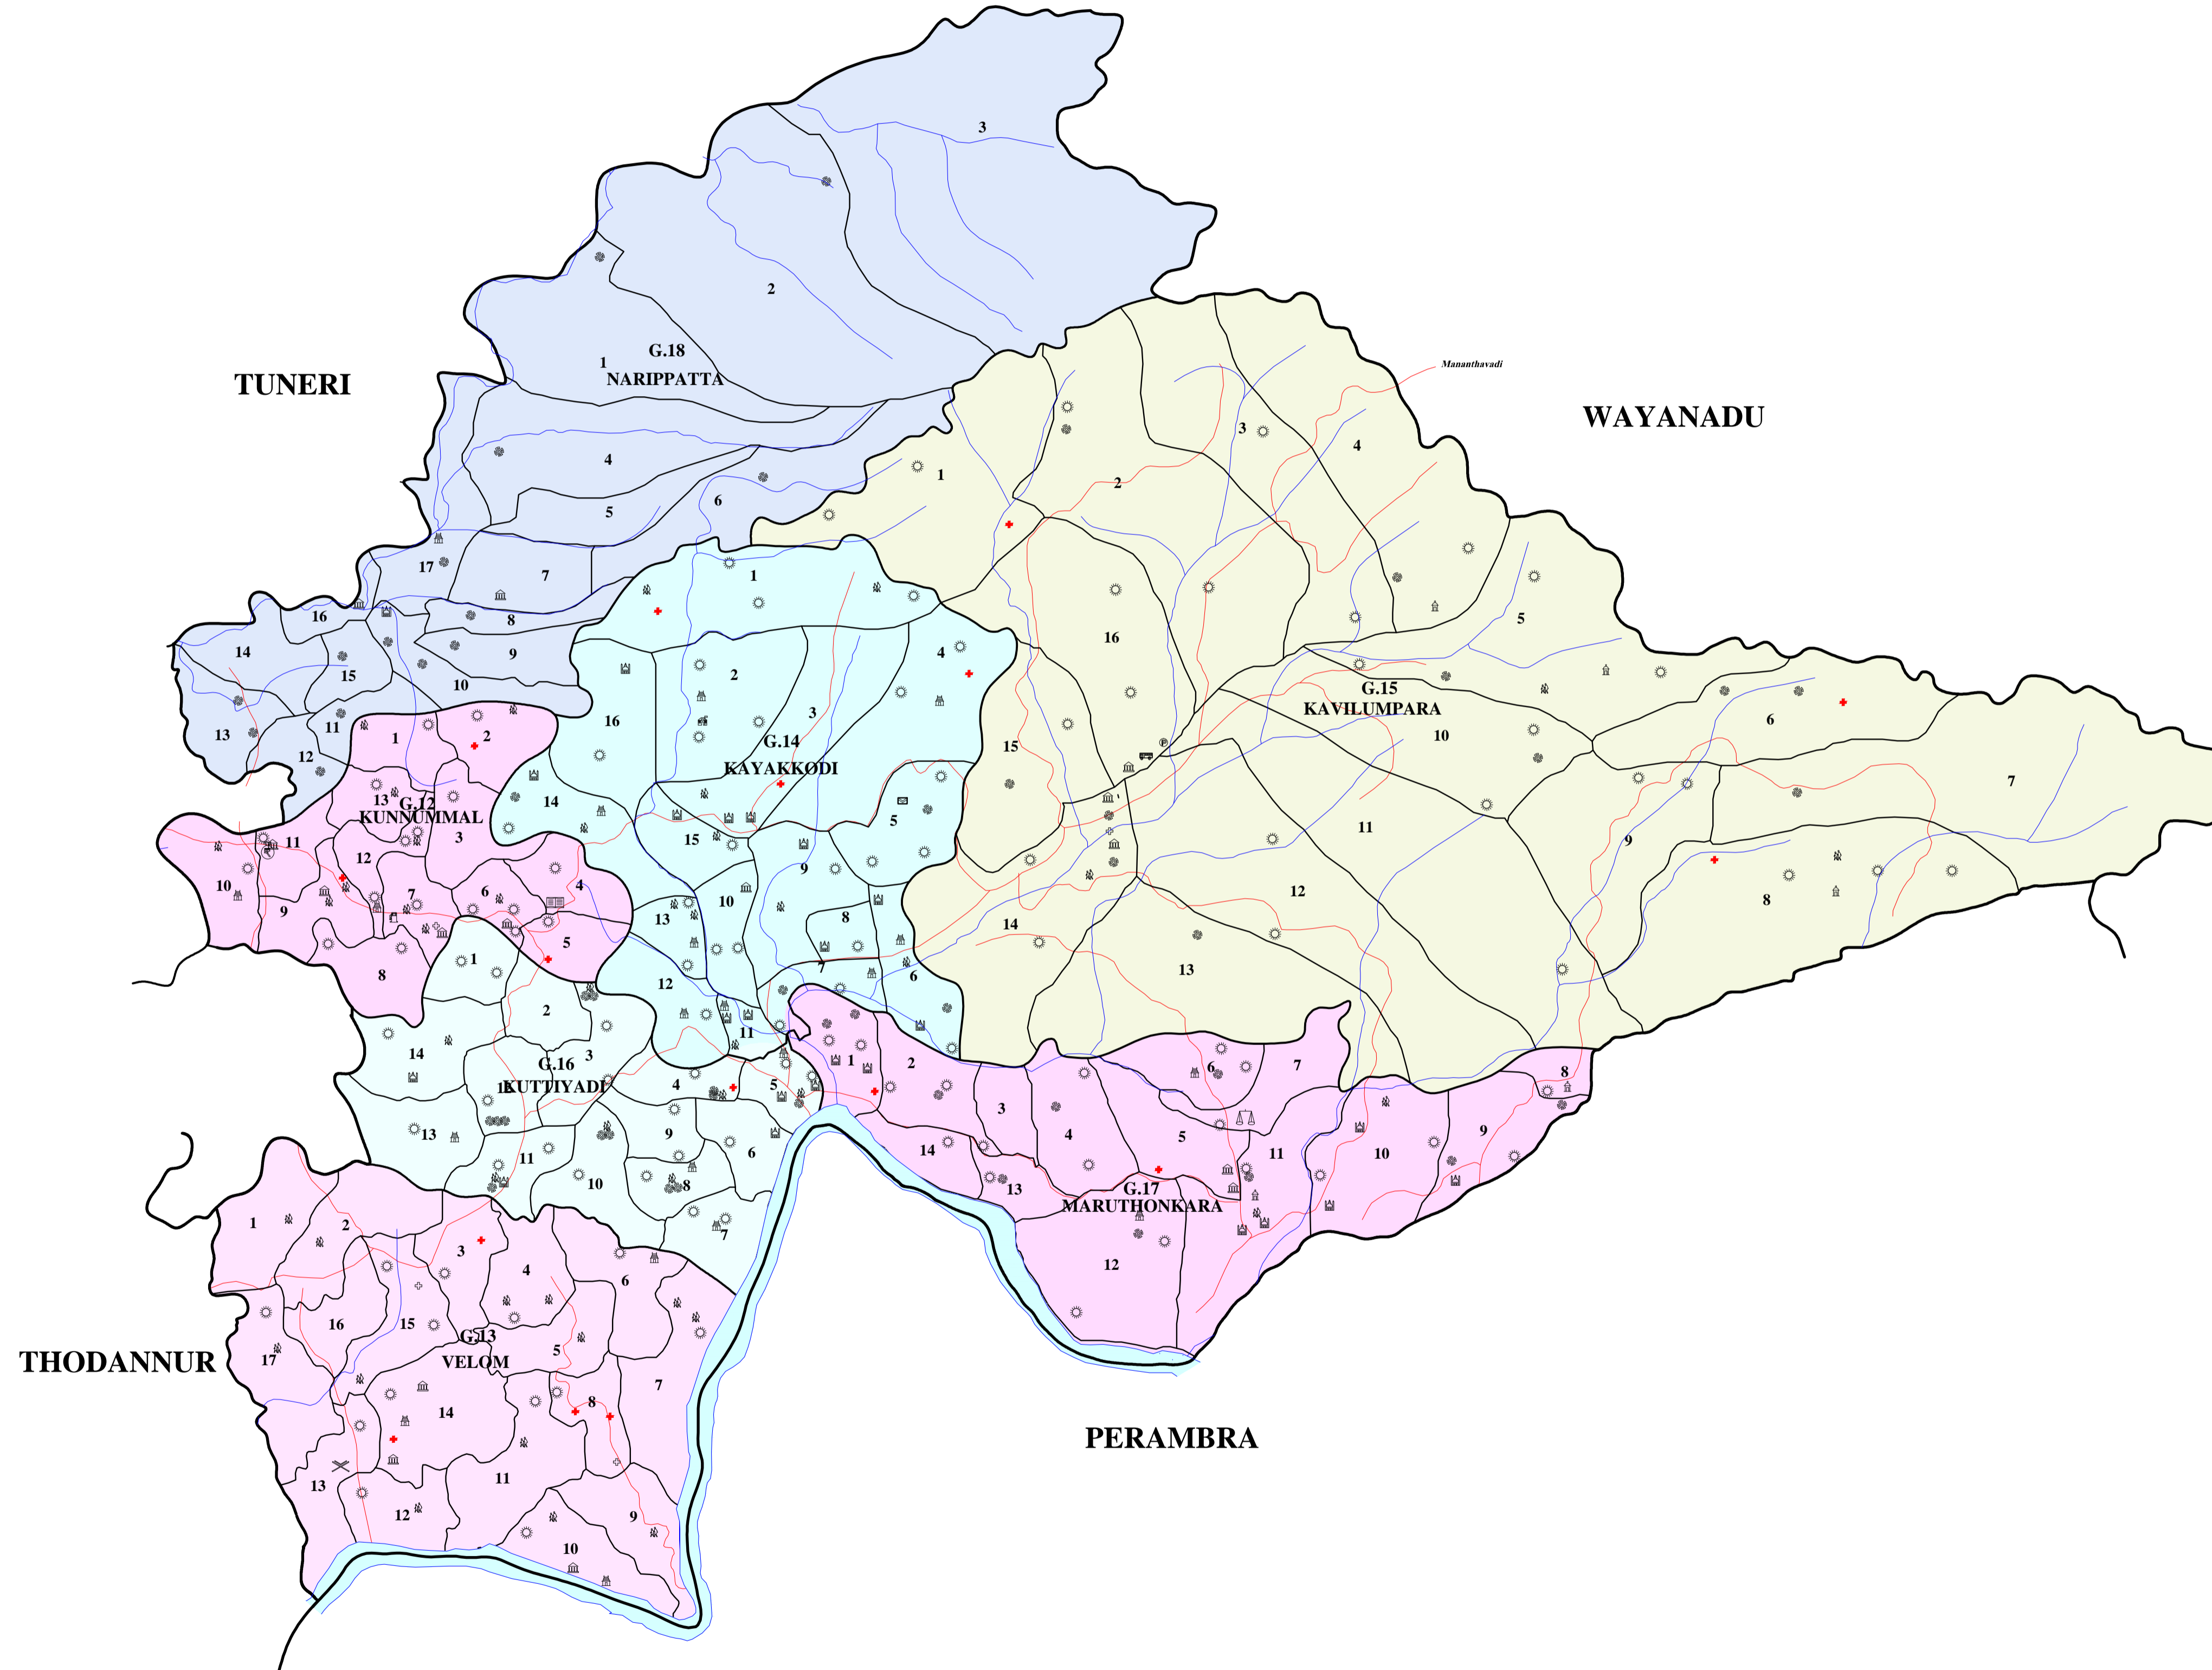

DISTRICT : KOZHIKODE

BLOCK PANCHAYATH : 03 KUNNUMMAL

Scale 1 Cm = 500 Metres

(FOR ELECTION PURPOSE ONLY)

LEGEND

Educational Institute		State Headquarters	
Temple		District Headquarters	
Church		Taluk Headquarters	
Mosque		Panchayath Office	
KSRTC		Village Office	
Railway		Municipality	
Government Office		Corporation	
Street Lamp		Bank	
Light House		Market	
Well		Petrol Pump	
Fort		Samskarika Nilayam	
Boat Jetty		Police Station	
Factory		Post office	
Anganavadi		Stadium	
Polling Station		Akshaya	
Veterinary Hospital		Library	
Health Center		Tank	
Pond			