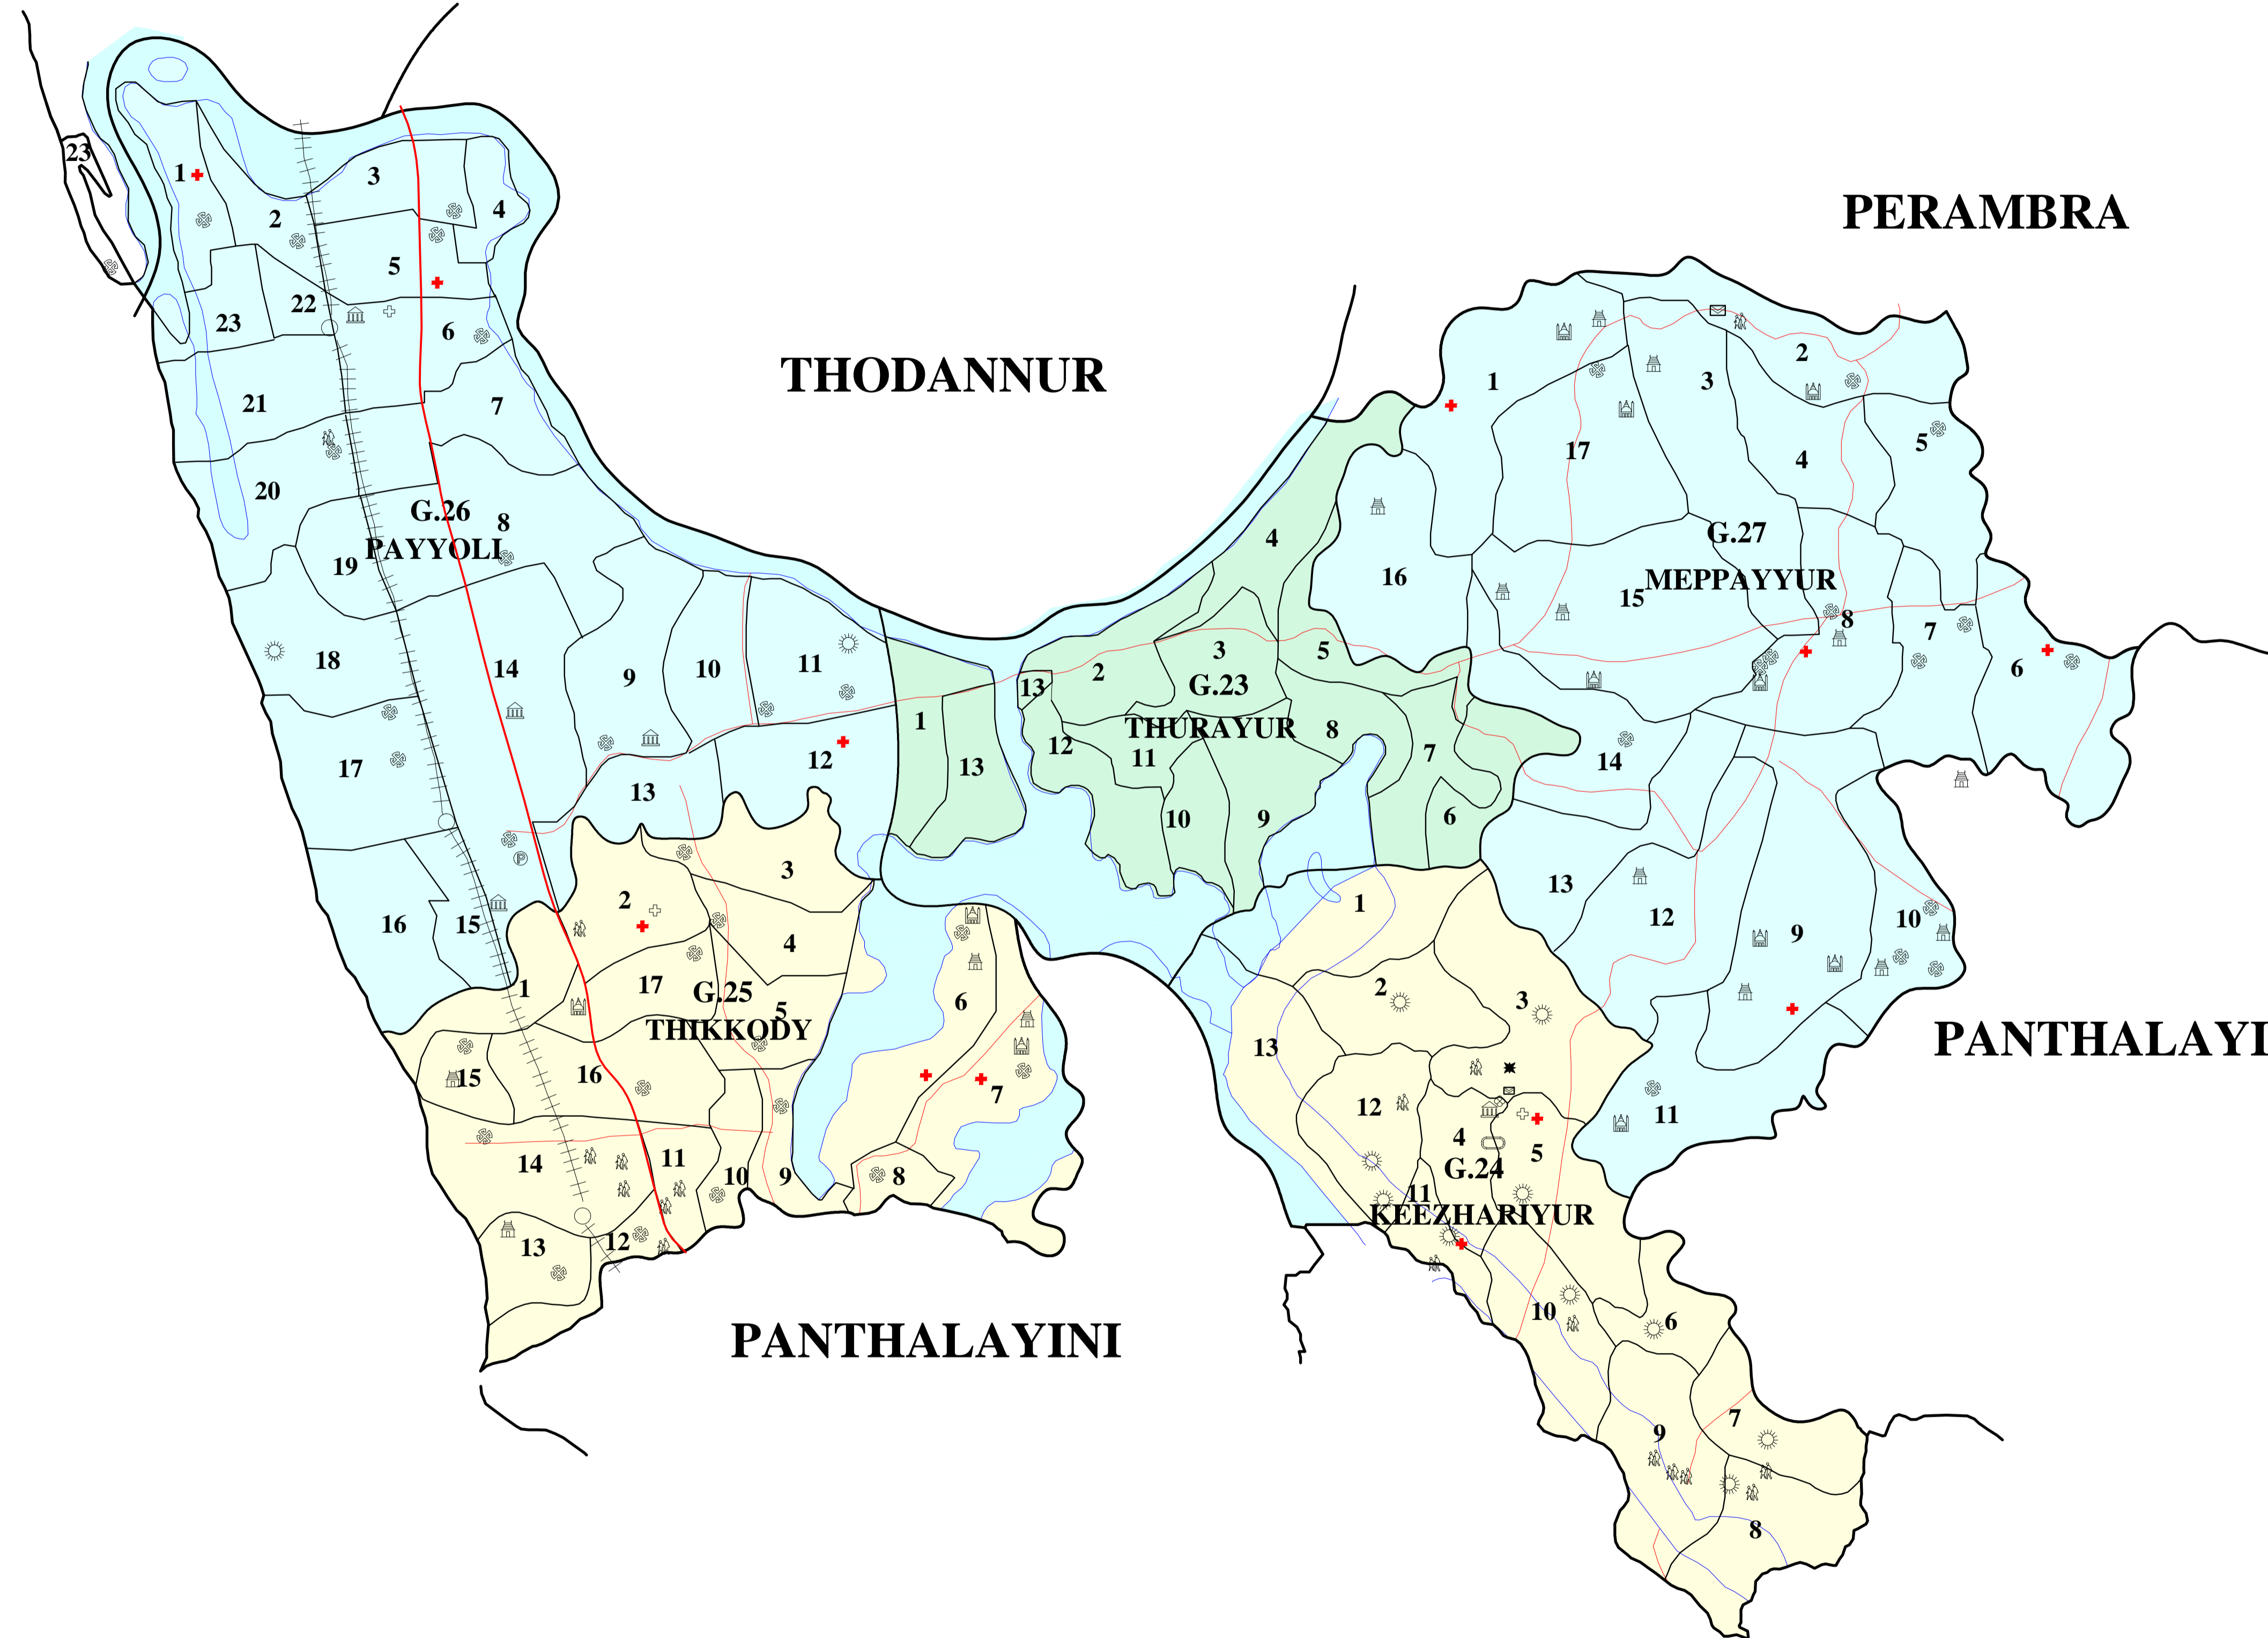

DISTRICT : KOZHIKODE
 BLOCK PANCHAYATH : 05 MELADI

Scale 1 Cm = 300 Metres
 (FOR ELECTION PURPOSE ONLY)

**M.50
 VATAKARA**

PERAMBRA

THODANNUR

PANTHALAYINI

PANTHALAYINI

KOYILANDY MUNICIPALITY

LEGEND

Block Boundary	
Panchayath Boundary	
Ward Boundary	
National Highway	
State Highway	
Other Roads	
Railway Line	
River and Stream	

THURAYUR
1 Chirakkara
2 Payyoliangadi
3 Tholeri
4 Kuluppa
5 Iringath North
6 Iringath Kulangara
7 Iringath Town
8 Mukappur
9 Churakadu
10 Aakkool
11 Kunnamvayal
12 Malothazha
13 Keerankai
KEEZHARIYUR
1 Vadakkummuri
2 Keezhariyur West
3 Keezhariyur Center
4 Naduvathur
5 Manapattil Thazha
6 Kunnoth Mukku
7 Nambrathkara
8 Nambrathkara West
9 Naduvathur South
10 Thatthamvallipoyil
11 Mannadi
12 Keerankunnu
13 Korapra
THIKKODI
1 Thrikkottur West
2 Thrikkottur North
3 Pallikkara North
4 Pallikkara Central
5 Pallikkara South
6 Purakkadu Koprakandam
7 kidathikunnu
8 Purakkadu
9 Purakkadu West
10 Kozhippuram
11 Thikkodi Town
12 Paloor
13 Paloor West
14 Thikkodi West
15 Thikkodi Angadi
16 Thrikkottur South
17 Thrikkottur
PAYYOLI
1 Kottakkal
2 Kottakkal East
3 Moorad
4 Peringad
5 Iringal North
6 Iringal
7 Aynikkad
8 Aynikkad South
9 Kizhur North
10 Kizhur
11 Kovvapuram
12 Thachankunnu
13 Payyoli East
14 Payyoli Town
15 Payyoli Bhajanamadam
16 Payyoli West
17 Kunnamkulam
18 Puthanmavachalil
19 Chathamangalam
20 Kaviyatithara
21 Kolavi
22 Aruvayil
23 Chethilthara
MEPPAYUR
1 Keezhpayoor
2 Janakeyamukku
3 Meppayur
4 Edathilmukku
5 Madathumbhagam
6 Changaramvalli
7 Kayaladu
8 Meppayur Town
9 Kozhikkalloor
10 Chavatt
11 Nidumboyl
12 Narakkodu
13 Marutheriparambu
14 Manjakkulam
15 Pavattukandimukku
16 Vilayattoor
17 Narikkuni