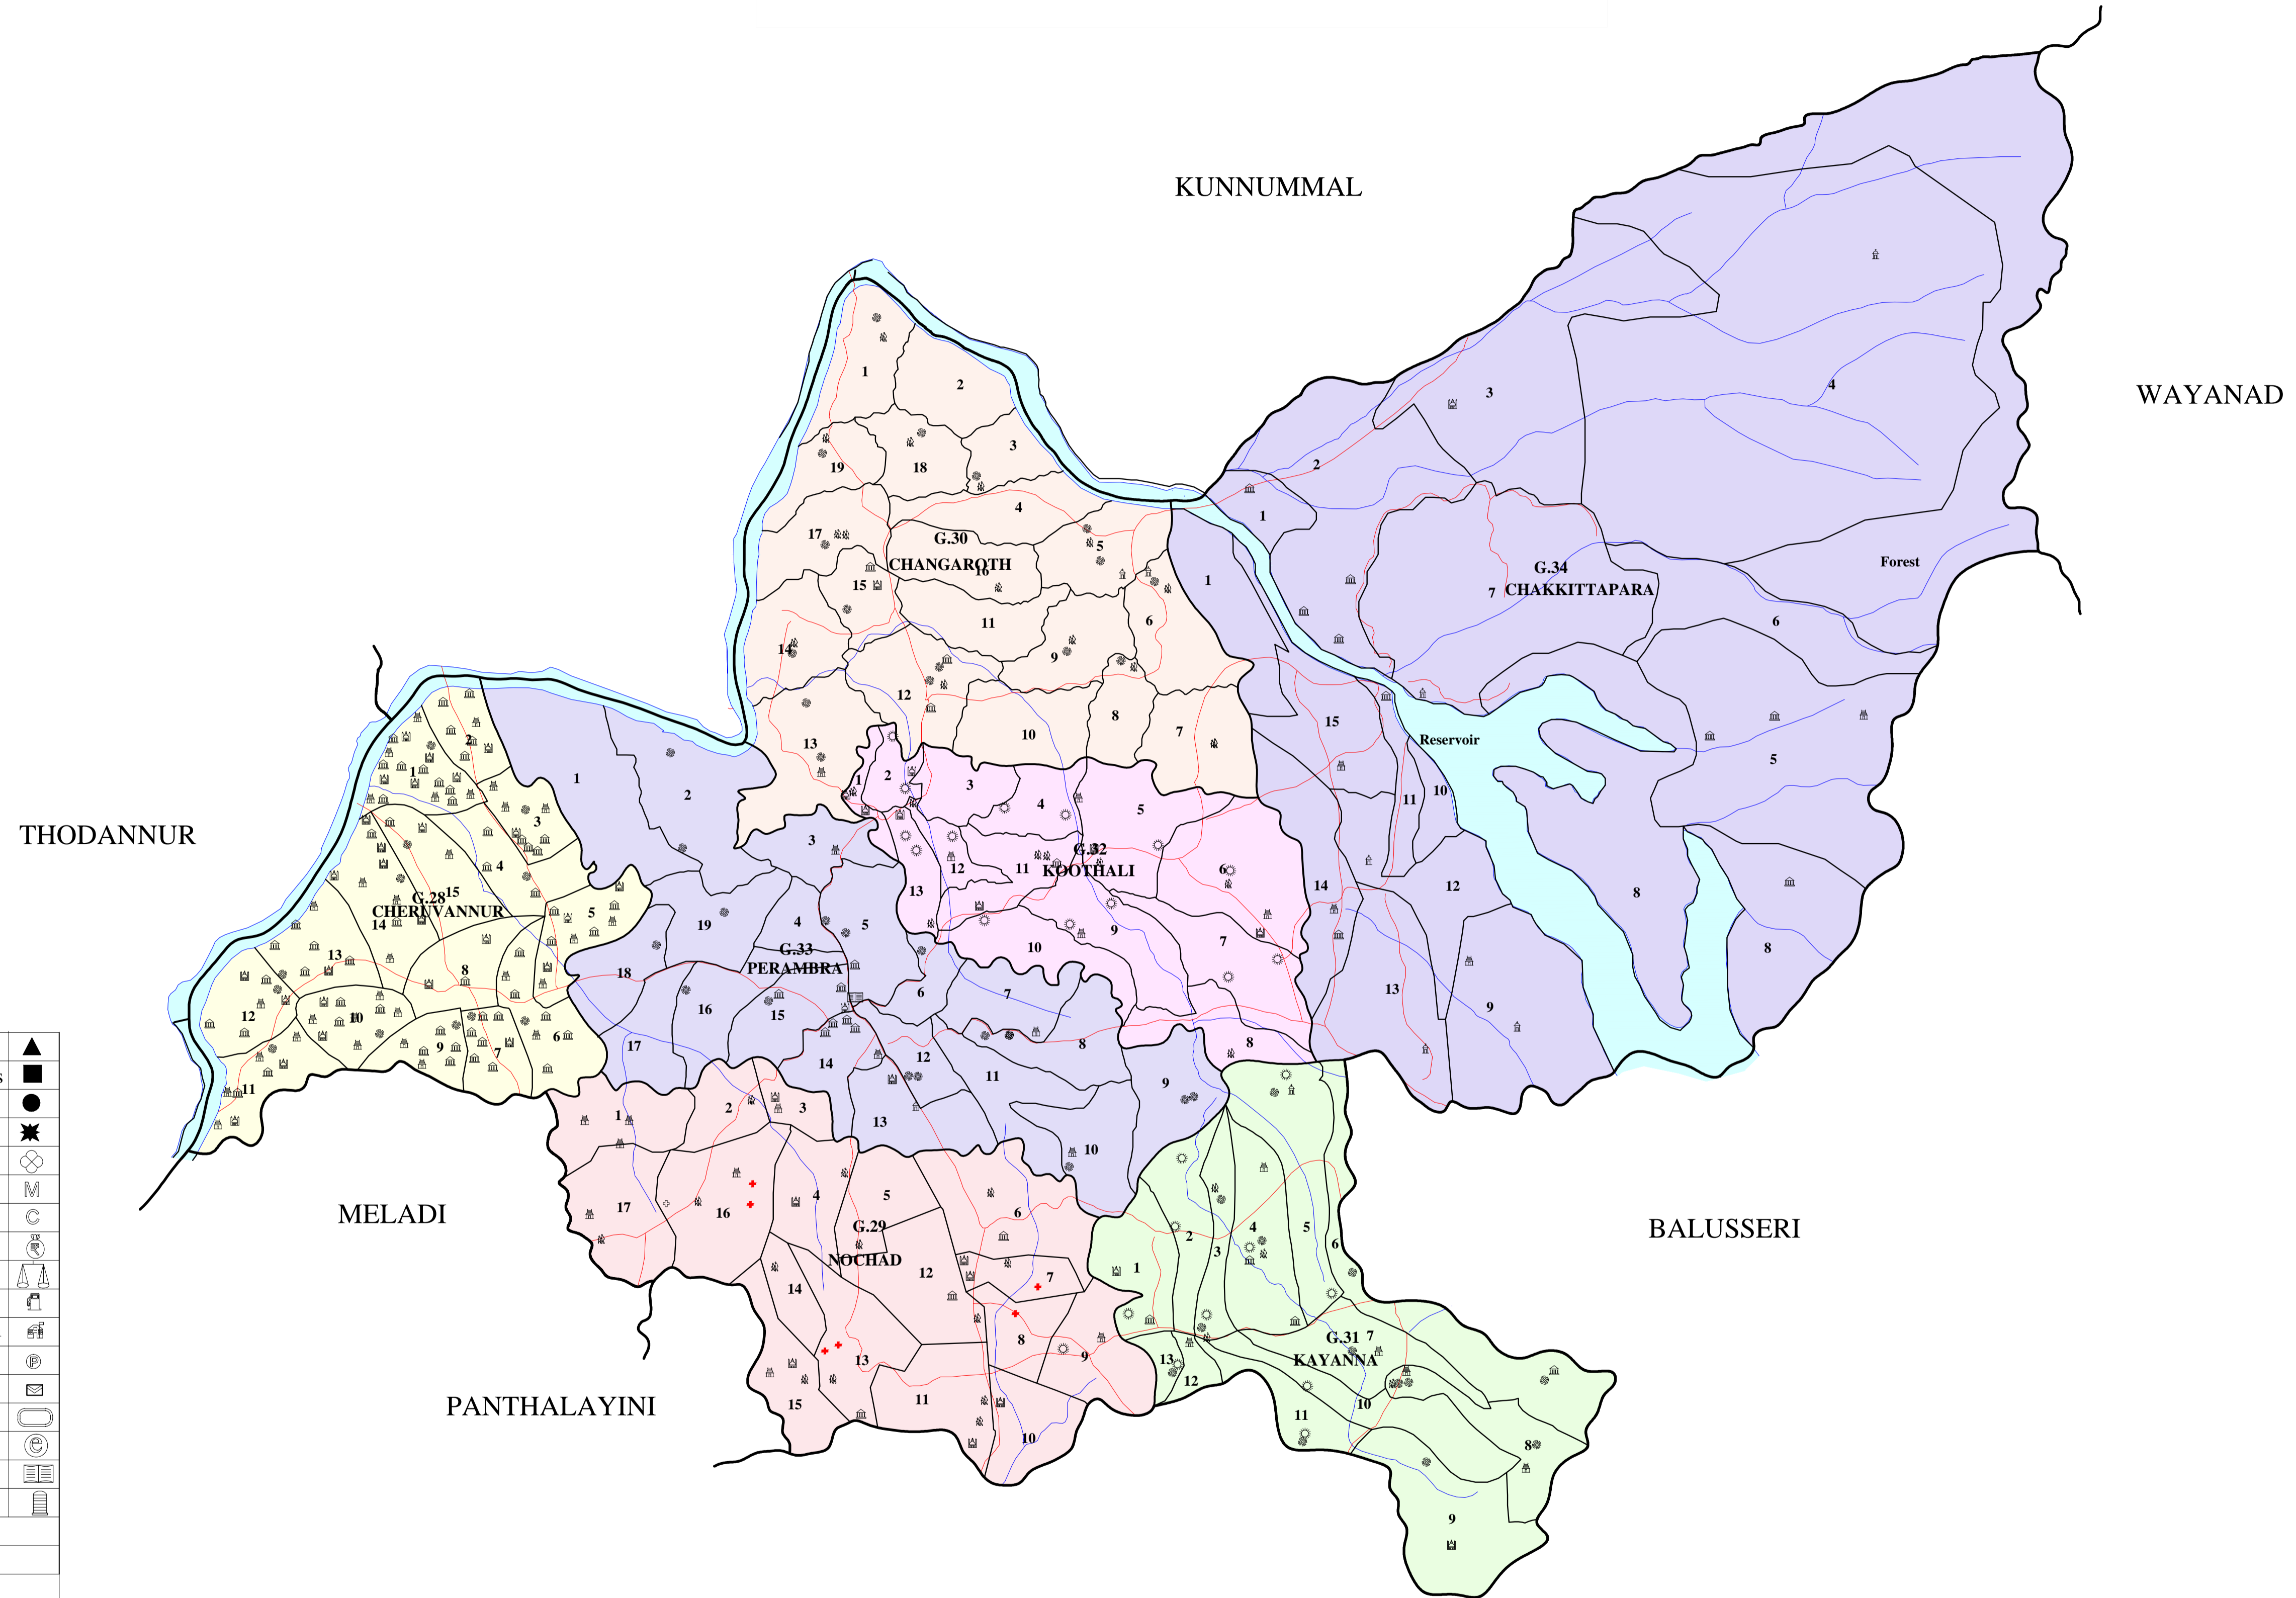

DISTRICT : KOZHIKODE
BLOCK PANCHAYATH : 06 PERAMBRA

Scale 1 Cm = 500 Metres
 (FOR ELECTION PURPOSE ONLY)

CHERUVANNUR	
1	Kovupuram
2	Avala
3	Madathil Mukku
4	Parapuram
5	Kuttoth
6	Manikoth
7	Ayolpadi
8	Cheruvannur
9	Kandethazha
10	Edacherichal
11	Viyamchira
12	Padinjarakara
13	Muyipoth
14	Vennarod
15	Kakkaramukku
NOCHAD	
1	AKKOOPARAMBU
2	VALYAKODE
3	VALYAKODE EAST
4	KALOLI POYIL
5	CHENOLI
6	PUTTAD
7	NADUKKANDYPARA
8	KAYAL MUKKU
9	VALOOR
10	VELLIYUR
11	CHALIKKARA
12	MULYANGAL
13	NANHOORA
14	HEALTH CENTRE
15	NOCHAD
16	RAMALLUR
17	KALPATHUR
CHANGARQTH	
1	Cheriyakumbalam
2	Kaitherimukku
3	Thottathamkandi
4	Kunnasseri
5	Tharippilodu
6	Pattanippara
7	Avadukka
8	Panthirikkara
9	Changaroth
10	Vilayara
11	Kulakkandam
12	Kadiyangad
13	Kallooru
14	Puravooru
15	Muthuvannayya
16	Kannatti
17	Vadakkumbad
18	Paleri
19	Kunlyodu
KAYANNA	
1	Kakkad
2	Kurikkal Kolli
3	Mattanode
4	Paramuthu
5	Ambazhapara
6	Poovatham Kunnu
7	Mottanthara
8	Cherukkad
9	Padikkunnu
10	Marappatta
11	Neelkunnu
12	Munduvayal
13	Nambrankunnu
KOOZHALI	
1	Moorikuthi
2	Kammoth
3	Koothali
4	Karimbilamoola
5	Vilayattukandi
6	Kannoth
7	Thandorapara
8	Koratti
9	Panakkad
10	Pulikkot
11	Paitthoth
12	Koothali Theru
13	Eranhimmal
PERAMBRA	
1	Edavaradu
2	Kaipram
3	Kallodu North
4	Kallodu South
5	College
6	Moyothchal
7	Menjannyam
8	Pandikkodu
9	Koderichal
10	Marutheri
11	Unnikunnu
12	Perambra Town
13	Kakkadu
14	Ambalithazha
15	Kizhinjannyam
16	Parappuram
17	Aakkuppambu
18	Eravattoor
19	Farathumukku
CHAKKITTAPARA	
1	Pannikkotoor
2	Chempadona
3	Kothiyapara
4	Poozthode
5	Muthukad
6	Chenkottakolli
7	Elamkad
8	Plantation
9	Narinada
10	Annakuttanchal
11	Peruvannamuzhi
12	Chakkittapara
13	Kulathuvayal
14	Thanlyode
15	Kulalthumthara

LEGEND

Block Boundary	
Panchayath Boundary	
Ward Boundary	
National Highway	
State Highway	
Other Roads	
Railway Line	
River and Stream	