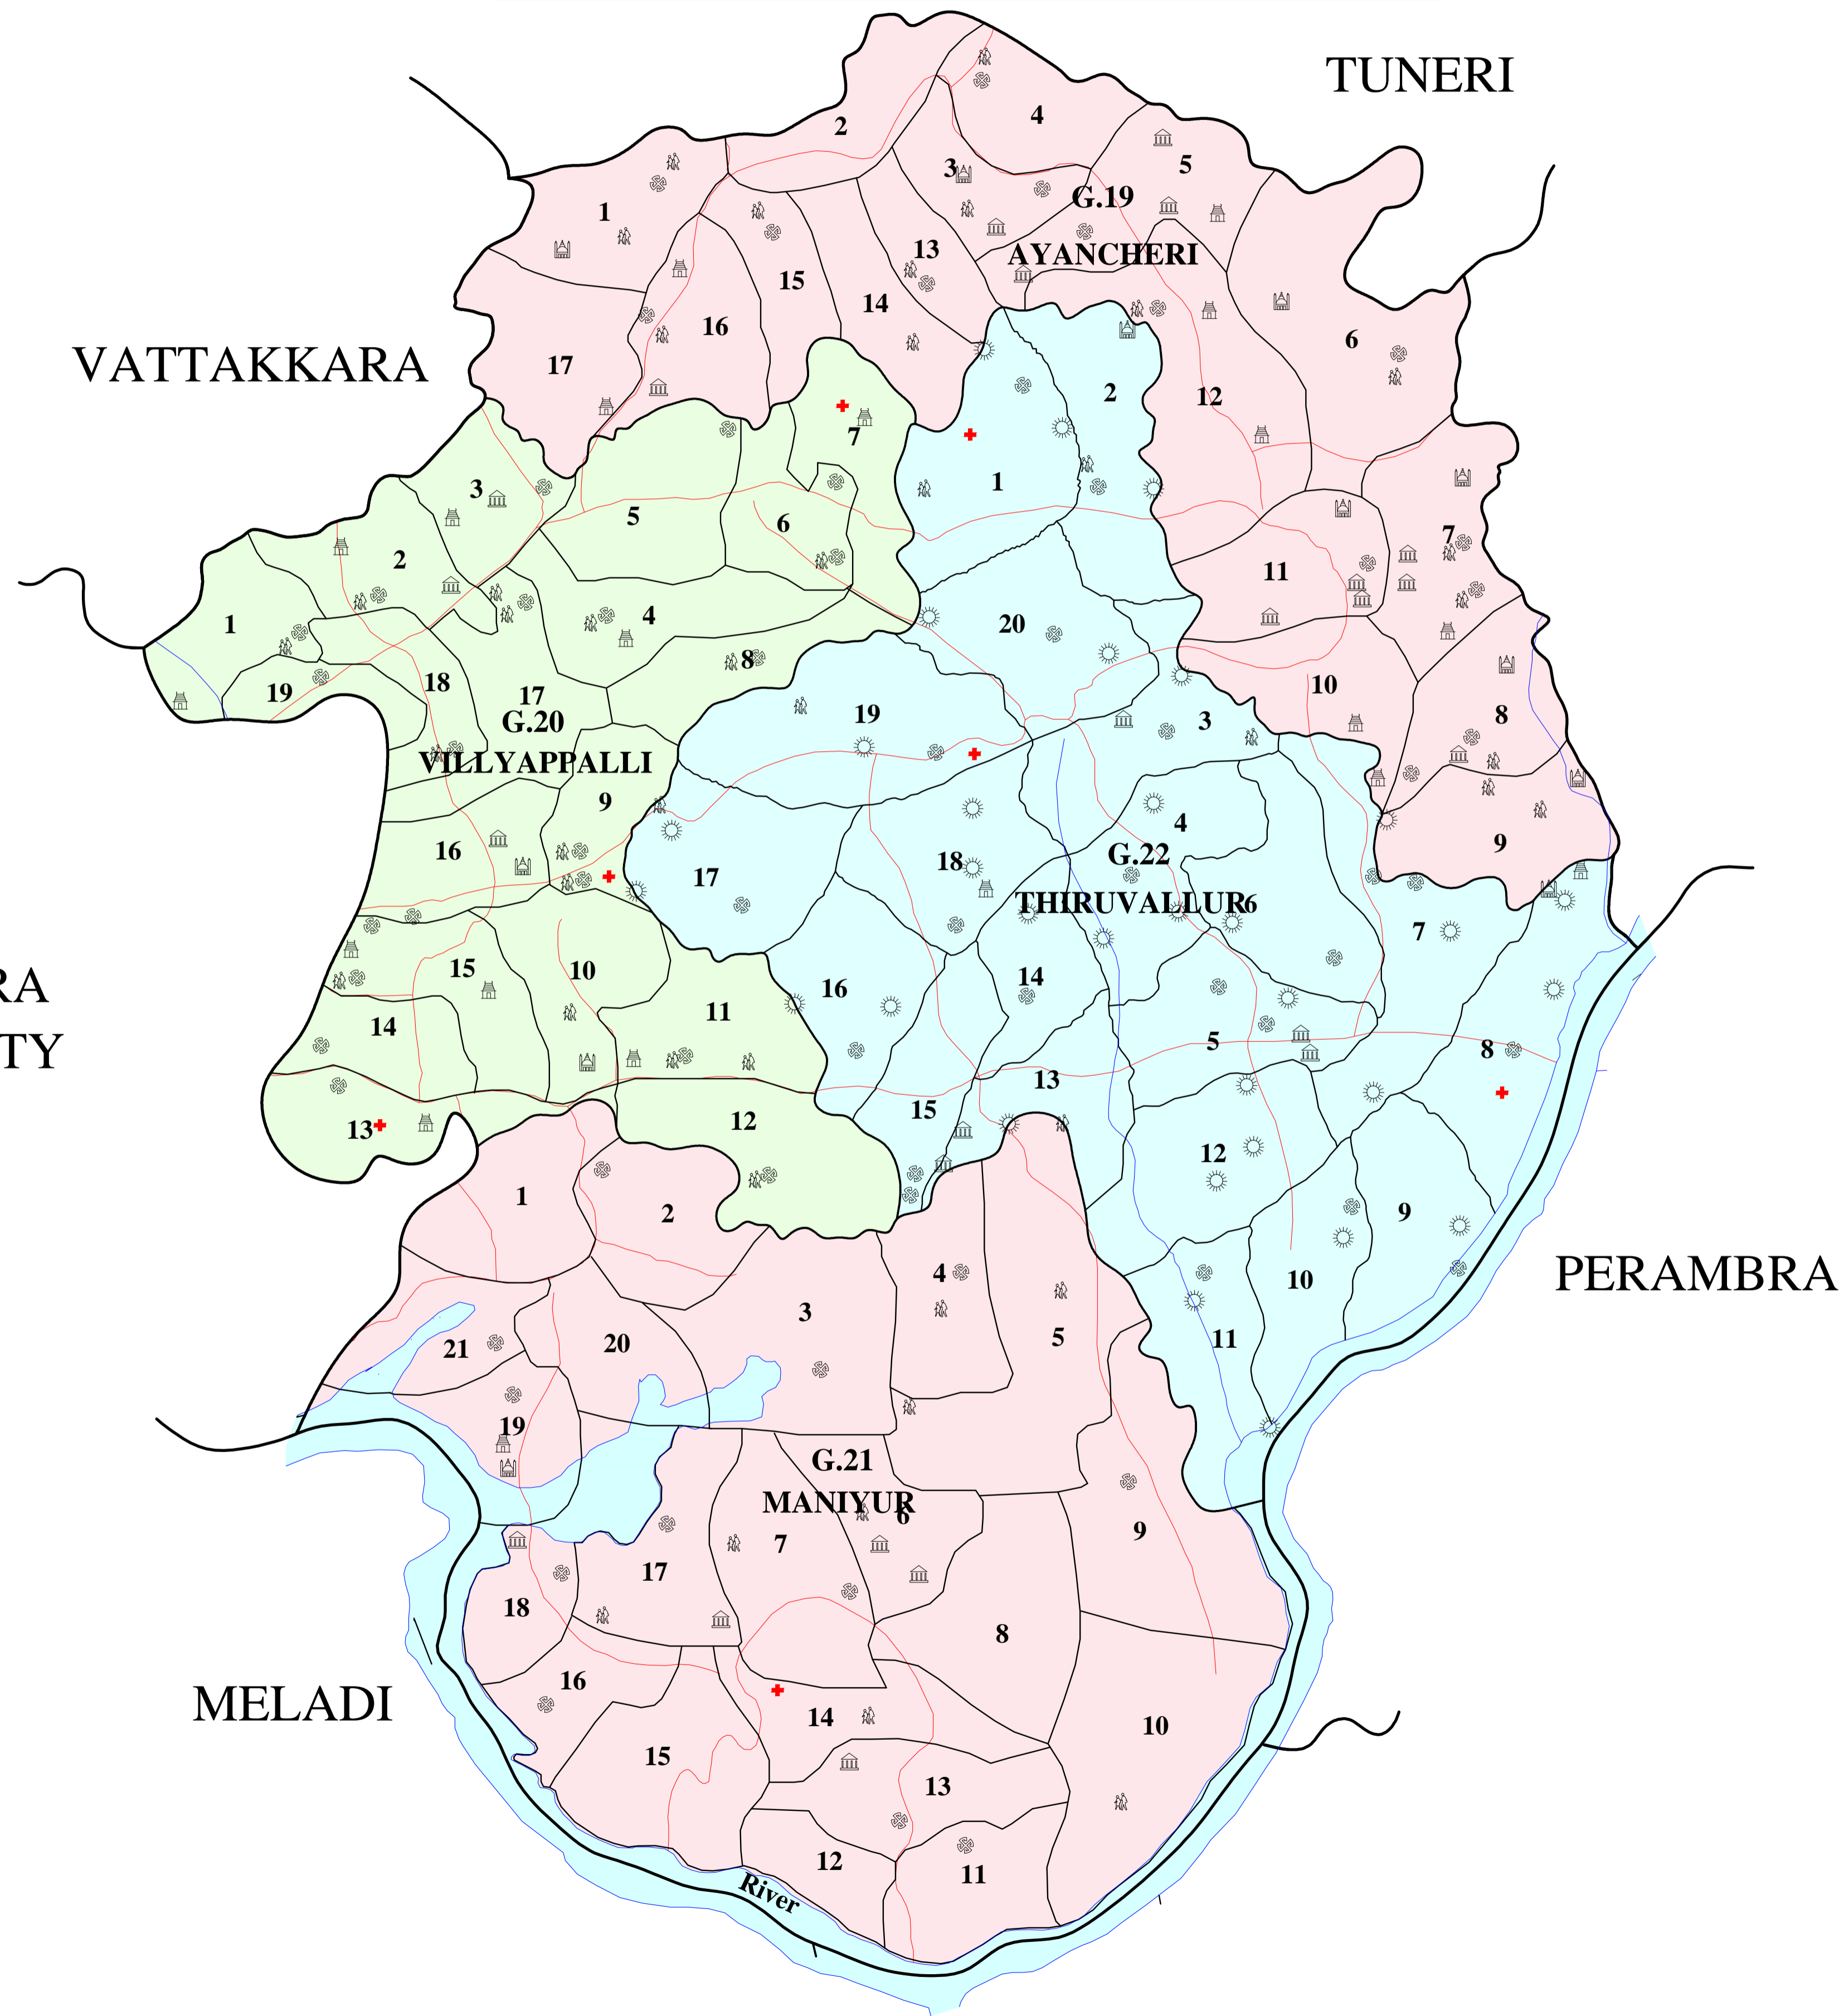

DISTRICT : KOZHIKODE  
BLOCK PANCHAYATH : 04 THODANNUR

Scale 1 Cm = 300 Metres  
( FOR ELECTION PURPOSE ONLY )

VADAKARA  
MUNCIPALITY

LEGEND

Educational Institute		State Headquarters	
Temple		District Headquarters	
Church		Taluk Headquarters	
Mosque		Panchayath Office	
KSRTC		Village Office	
Railway		Municipality	
Government Office		Corporation	
Street Lamp		Bank	
Light House		Market	
Well		Petrol Pump	
Fort		Samskarika Nilayam	
Boat Jetty		Police Station	
Factory		Post office	
Anganavadi		Stadium	
Polling Station		Akshaya	
Veterinary Hospital		Library	
Health Center		Tank	
Pond			

LEGEND

Block Boundary	
Panchayath Boundary	
Ward Boundary	
National Highway	
State Highway	
Other Roads	
Railway Line	
River and Stream	

AYANCHERI

- 1 Midiyeri
- 2 Anchukandam
- 3 Kiriyangadi
- 4 Thanneerpanthal
- 5 Kadameri
- 6 Kamicheri
- 7 Mukkadathumvayal
- 8 Tharoppoyil
- 9 Panthappoyil
- 10 Kuttiadippoyil
- 11 Nalomkorol
- 12 Kadameri West
- 13 Mangaladu
- 14 Poyyinpara
- 15 Kuttivayal
- 16 Kacheriparambu
- 17 ponmeri

MANIYUR

- 1 Pathiyarakkara North
- 2 Mudappilavil North
- 3 Mudappilavil Centre
- 4 Mantharathur
- 5 Edathumkara
- 6 Kurunthodi East
- 7 Kurunthodi West
- 8 Elambilad
- 9 Cherandathur
- 10 Mankara
- 11 Maniyur East
- 12 Maniyur South
- 13 Maniyur North
- 14 Muduvana
- 15 Kunnathukara
- 16 Meenathukara
- 17 Karuvancheri
- 18 Palayad
- 19 Pathiyarakkara South
- 20 Pathiyarakkara Centre
- 21 Naduvayal

THIRUVALLUR

- 1 Valliad
- 2 Valliad East
- 3 Paingottai
- 4 Kannambathkara
- 5 Thiruvallur Centre
- 6 Thiruvallur North
- 7 Thandotti
- 8 Kanjhirattuthara
- 9 Nedumaramanna
- 10 Chaniamkadavu
- 11 Velloorkara
- 12 Thiruvallur South
- 13 Kanninada
- 14 Thodannur North
- 15 Thodannur Town
- 16 Aryannur
- 17 Chemmarathur West
- 18 Chemmarathur South
- 19 Chemmarathur North
- 20 Kottappally North