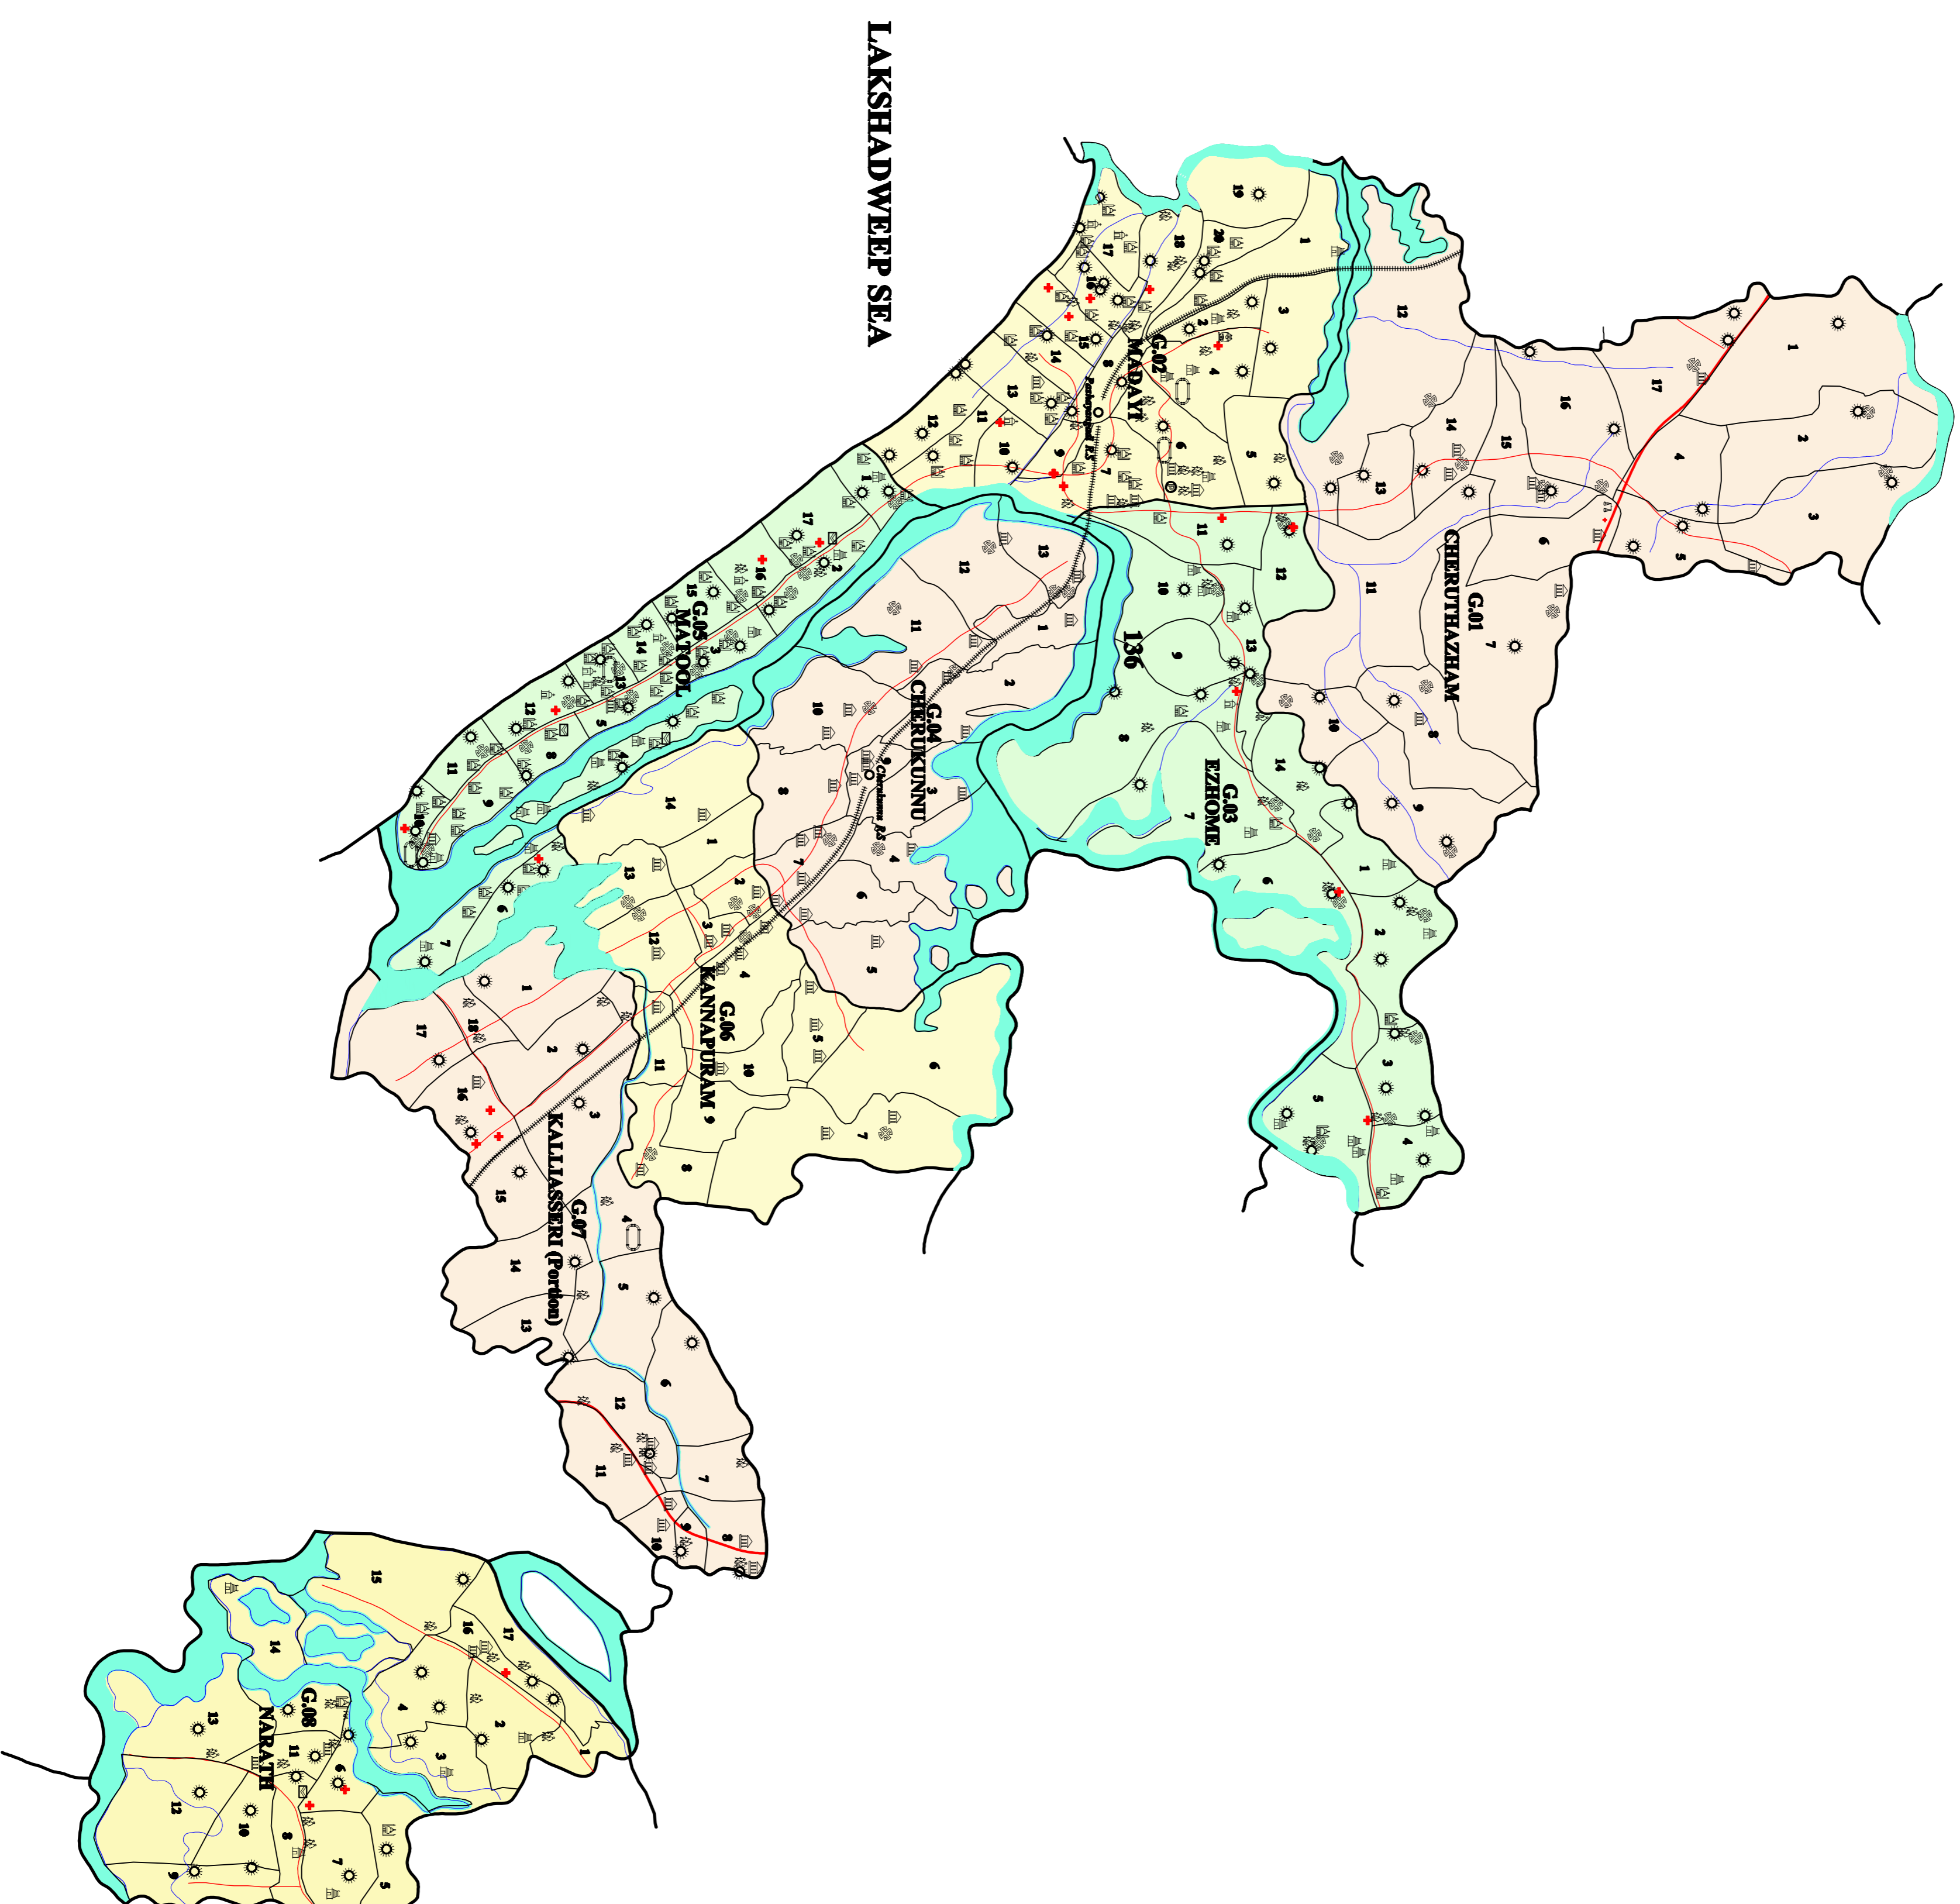

DISTRICT : KANNUR

BLOCK PANCHAYATH : 136 KALLIASSERI

Scale 1 Cm = 500 Metres
(FOR ELECTION PURPOSE ONLY)

LEGEND

Educational Institute	State Headquarters	▲
Temple	District Headquarters	■
Church	Tahsil Headquarters	●
Mosque	Panchayath Office	✳
KSRTC	Village Office	⊞
Railway	Municipality	M
Government Office	Corporation	C
Street Lamp	Bank	⌒
Light House	Market	⬆
Well	Petrol Pump	⛽
Fort	Sanskritika Nilayam	🏛
Boat Jetty	Police Station	🚓
Factory	Post office	📧
Anganavadi	Stadium	⚽
Polling Station	Akshaya	📺
Veterinary Hospital	Library	📖
Health Center	Tank	🌊
Pond		🏊

LEGEND

Block Boundary	—————
Panchayath Boundary	—————
Ward Boundary	—————
National Highway	—————
State Highway	—————
Other Roads	—————
Railway Line	—————
River and Stream	~~~~~

CH/01/2020/2021

1. Cheruthazham
2. Ezrombe
3. Kalliasseri
4. Kannaipuram
5. Marool
6. Madayi
7. Cherukunnu
8. Kalliasseri (Porambo)
9. Narathi
10. Narathi
11. Narathi
12. Narathi
13. Narathi
14. Narathi
15. Narathi
16. Narathi
17. Narathi