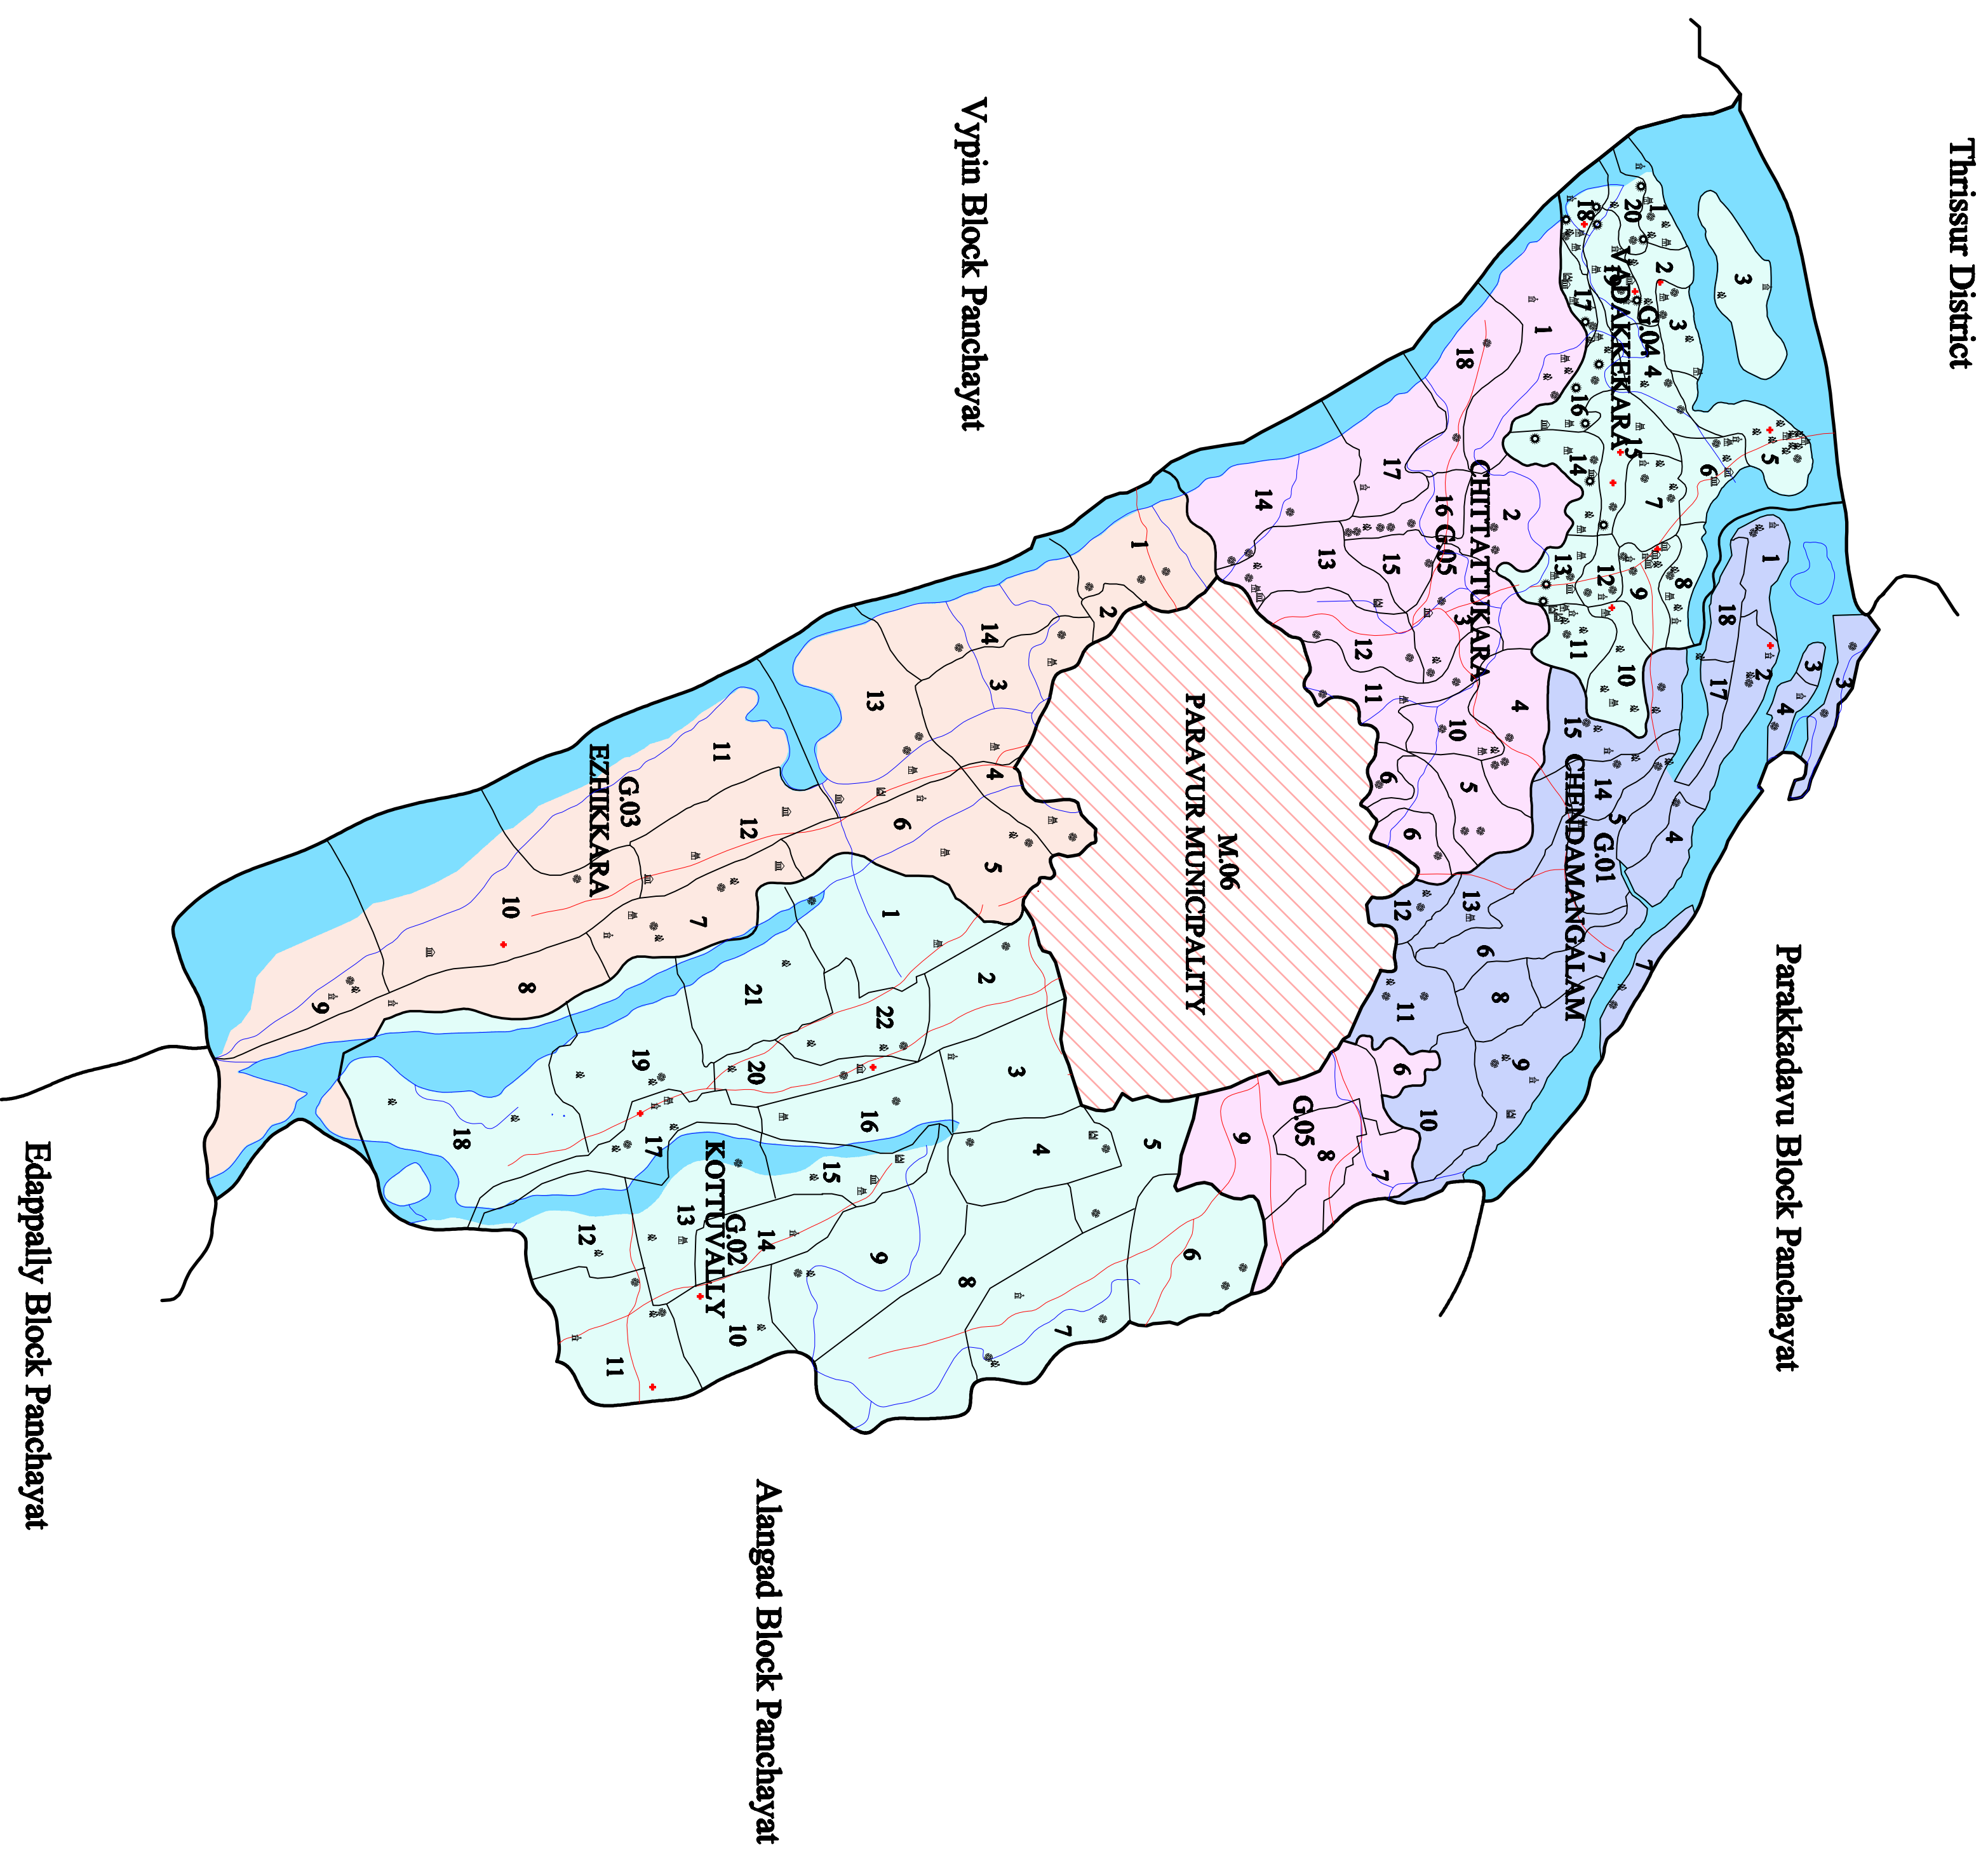

DISTRICT : ERNAKULAM

BLOCK PANCHAYATH : 62 PARAVUR

Scale 1 Cm = 500 Metres
(FOR SECTION PURPOSE ONLY)

LEGEND	
Educational Institute	State Headquarters
Temple	District Headquarters
Church	Taluk Headquarters
Mosque	Panchayath Office
KSRTC	Village Office
Railway	Municipality
Government Office	Corporation
Street Lamp	Bank
Light House	Market
Well	Petrol Pump
Fort	Samskarika Nilayam
Boat Jetty	Police Station
Factory	Post office
Anganavadi	Stadium
Polling Station	Akshaya
Veterinary Hospital	Library
Health Center	Tank
Pond	