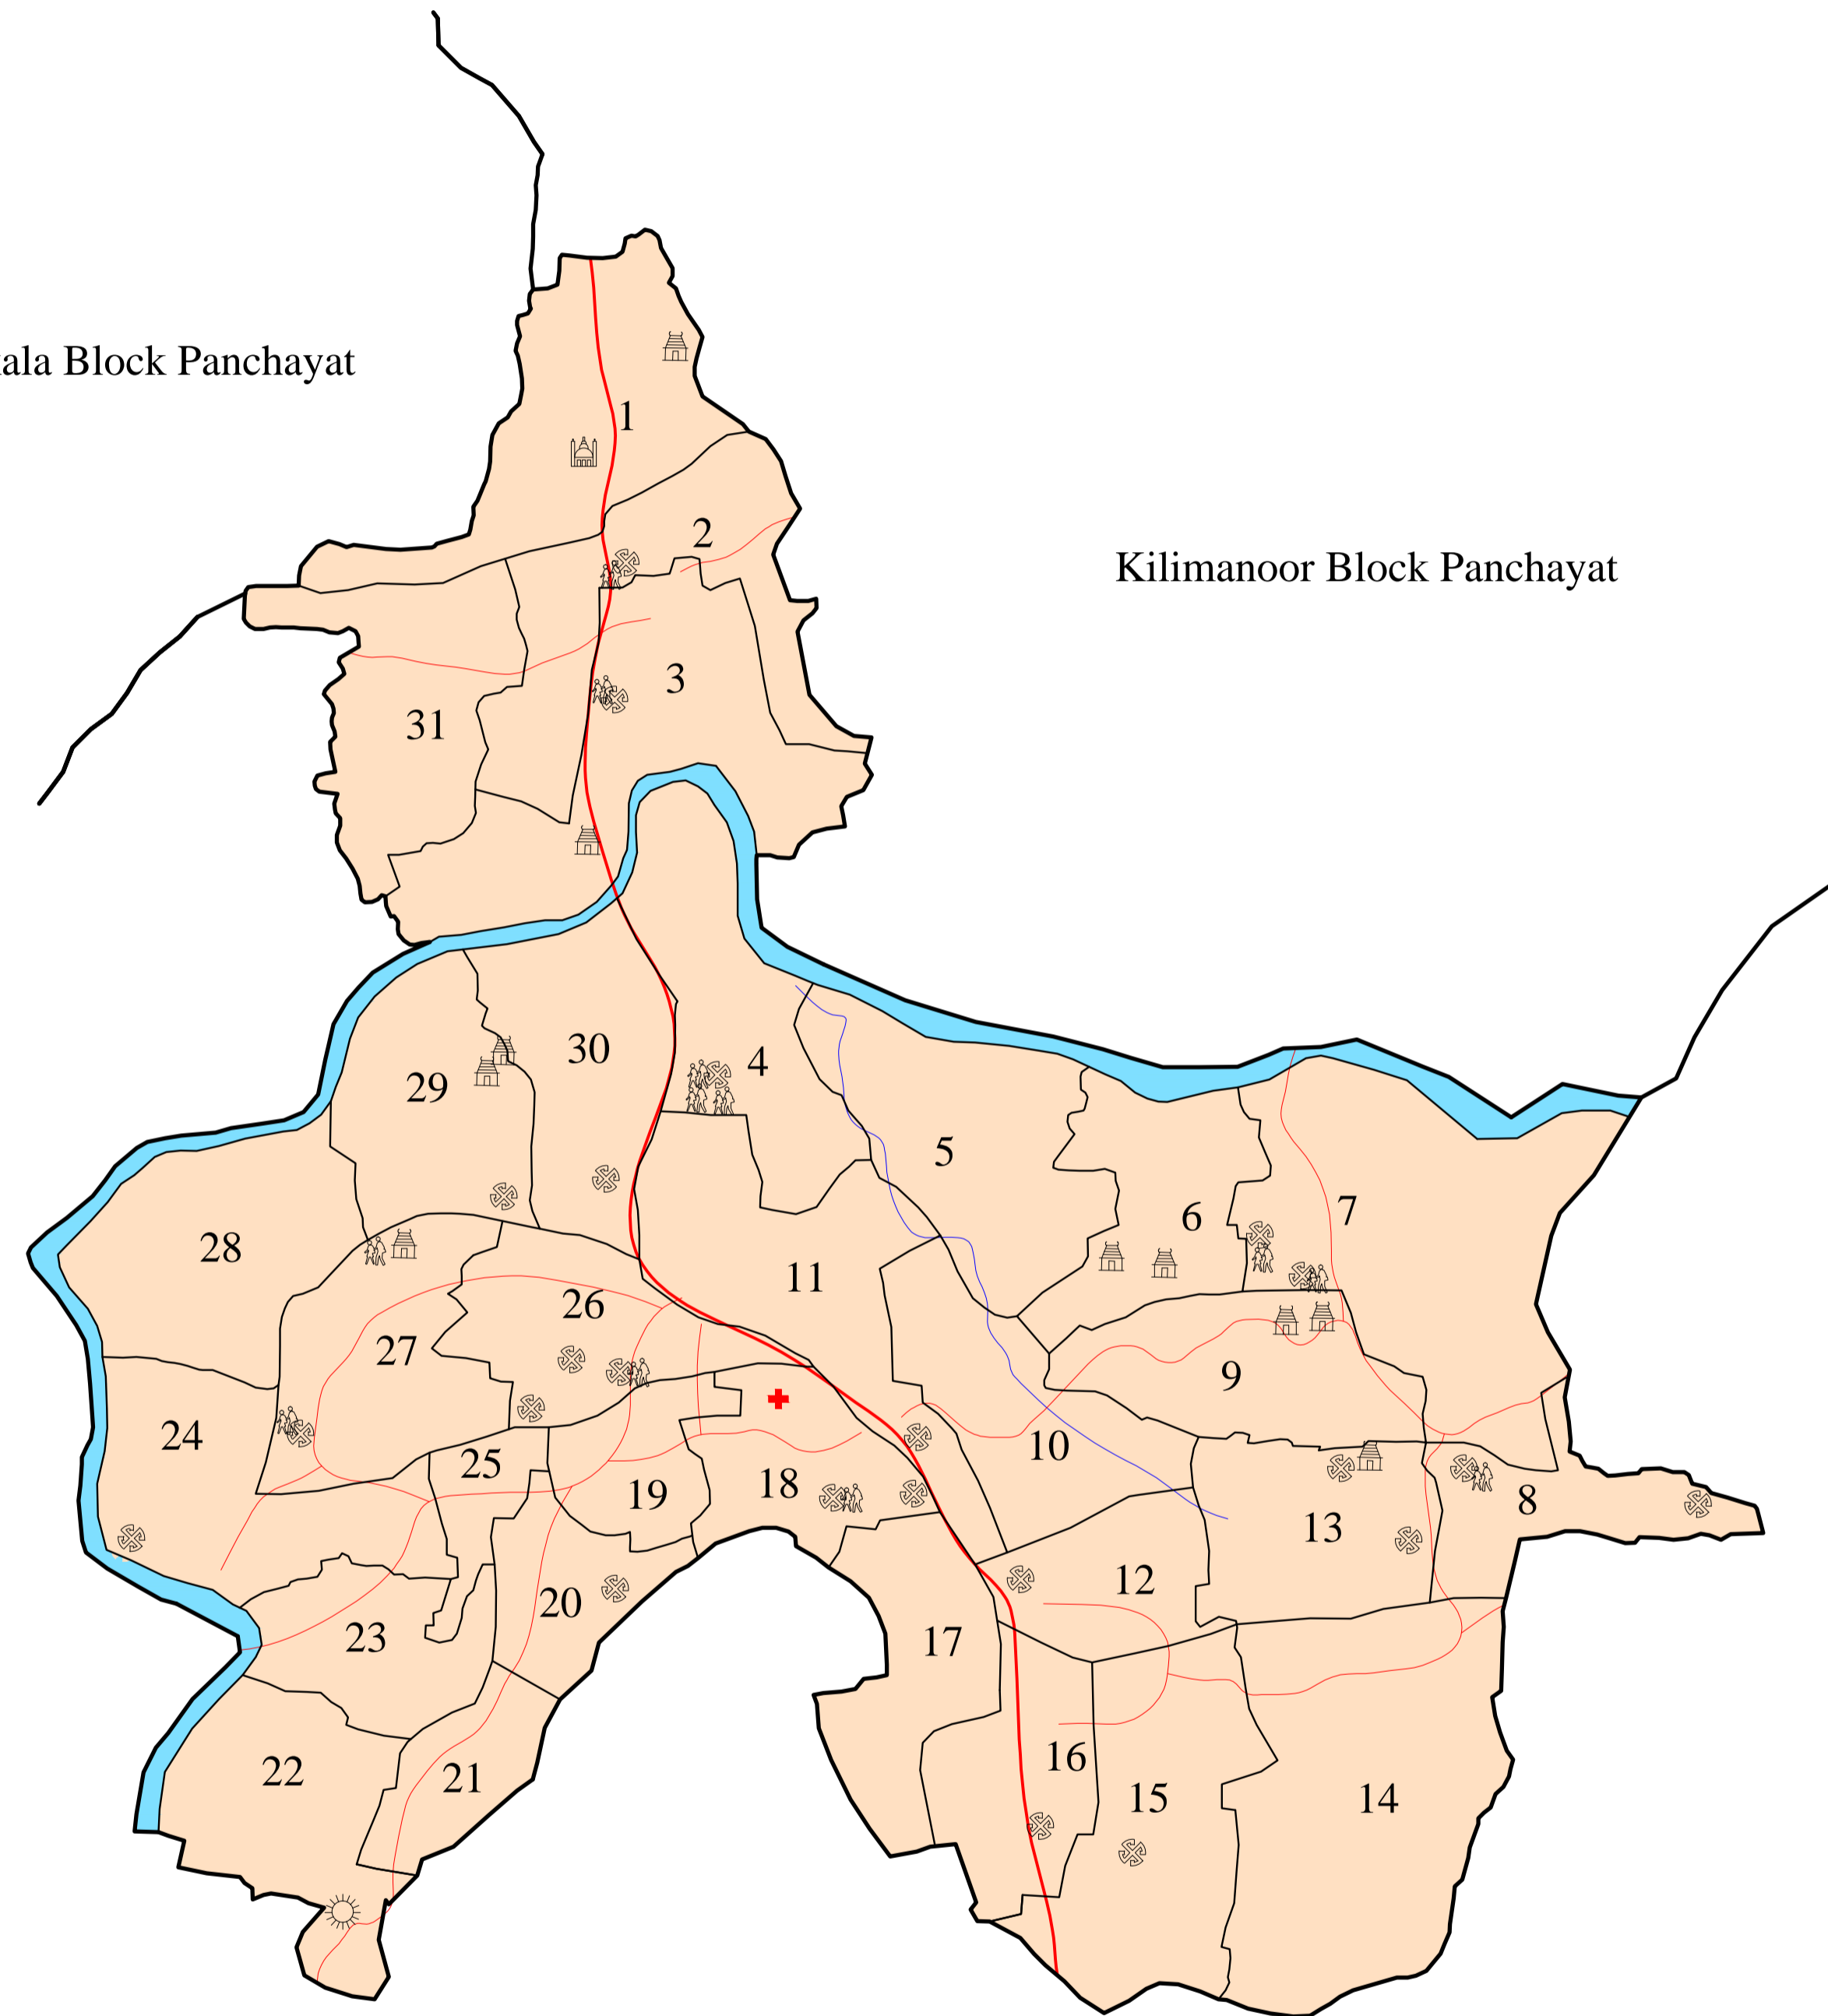

DISTRICT : THIRUVANANTHAPURAM

MUNICIPALITY : M.03 ATTINGAL

Scale 1 Cm = 200 Metres

(FOR ELECTION PURPOSE ONLY)

Varkala Block Panchayat

Kilimanoor Block Panchayat

Chirayinkeezhu Block Panchayat

LEGEND

Educational Institute		State Headquarters	
Temple		District Headquarters	
Church		Taluk Headquarters	
Mosque		Panchayath Office	
KSRTC		Village Office	
Railway		Municipality	
Government Office		Corporation	
Street Lamp		Bank	
Light House		Market	
Well		Petrol Pump	
Fort		Samskarika Nilayam	
Boat Jetty		Police Station	
Factory		Post office	
Anganavadi		Stadium	
Polling Station		Akshaya	
Veterinary Hospital		Library	
Health Center		Tank	
Pond			

LEGEND

Block Boundary	
Panchayath Boundary	
Ward Boundary	
National Highway	
State Highway	
Other Roads	
Railway Line	
River and Stream	

1	Kochuvila
2	Alamcode
3	Poovanpara
4	LMS
5	Karichiyil
6	Thachoorakunnu
7	Arattukadavu
8	Avananchery
9	Gramom
10	Velamkonam
11	Kachery
12	Manomohanavilasam
13	Ambalammukku
14	Chittattinkara
15	Valiyakunnu
16	Seevelikonam
17	Moonnnumukku
18	Attakulam
19	Pavathipuram
20	Kanjiramkonam
21	Ramachavila
22	Cheruvallimukku
23	Kodumon
24	Palace
25	Kunnathu
26	Town
27	Pachamkulam
28	Thottavaram
29	Kottiyodu
30	Town Hall
31	Melattungal